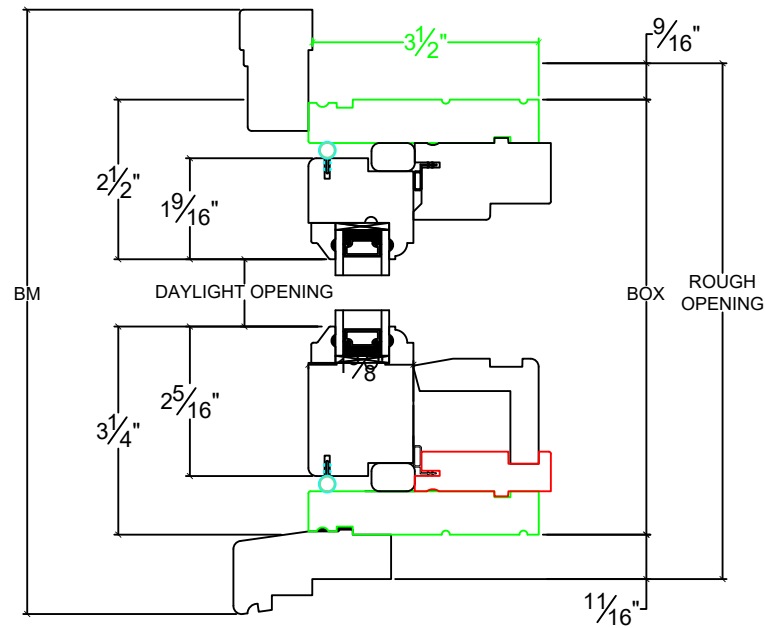

Casement Fixed - Ovalo Profile

Vertical

Horizontal