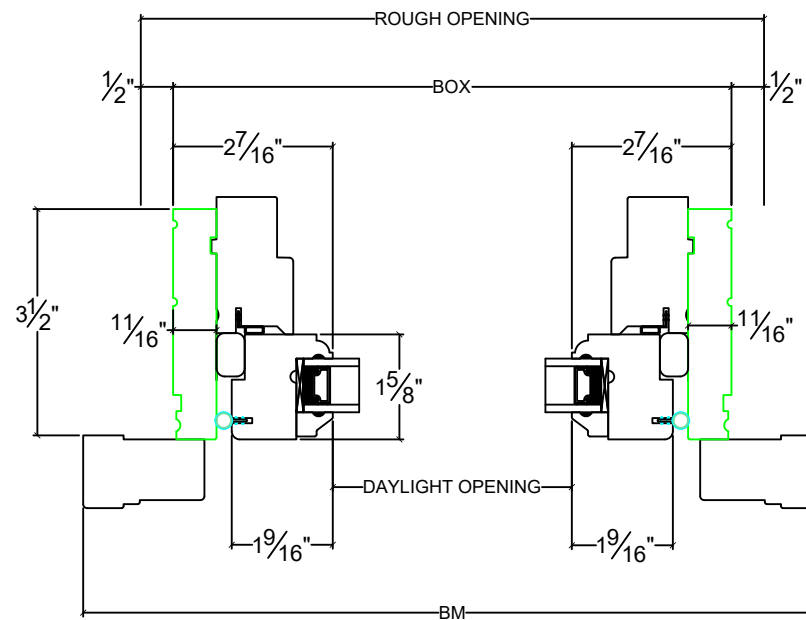

Casement Fixed - Ovalo Profile

Vertical

Horizontal