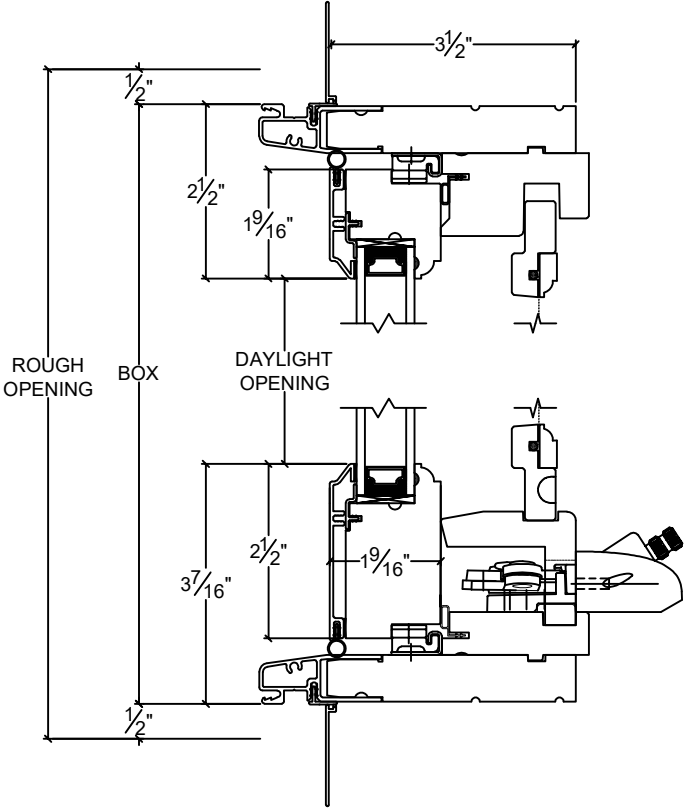

Norclad - Casement - Operating - w/ Wood Screen

Vertical

Horizontal