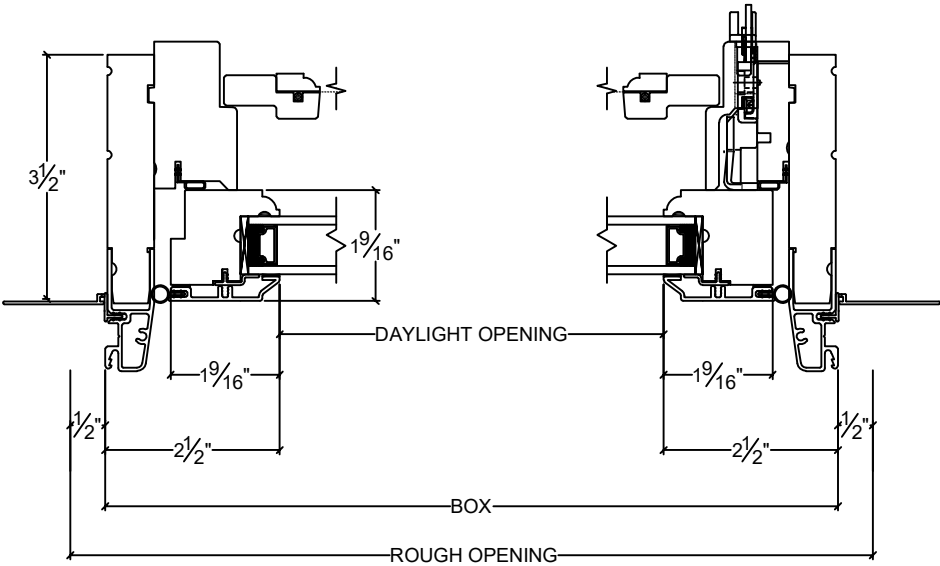

Norclad - Casement - Operating - w/ Wood Screen

Vertical

Horizontal