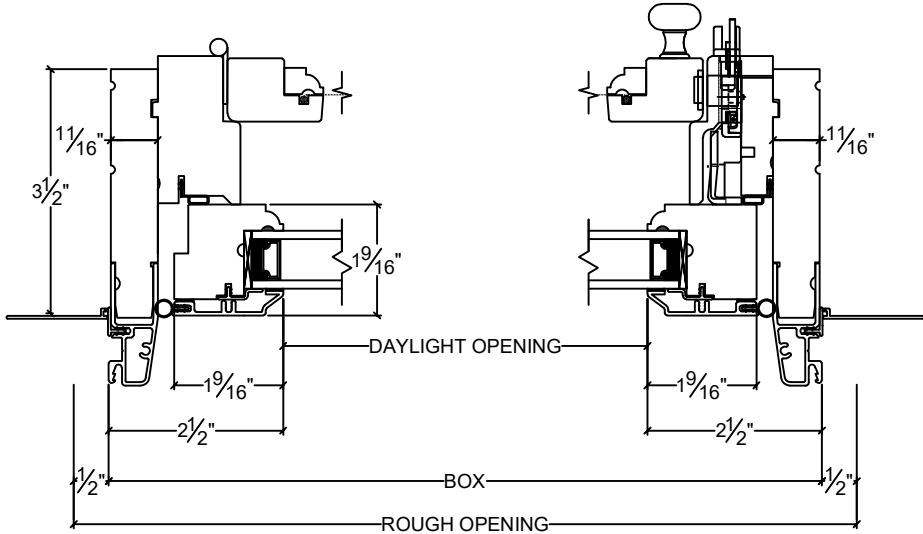

Norclad - Casement - Operating - w/ Wood Swinging Screen

Vertical

Horizontal