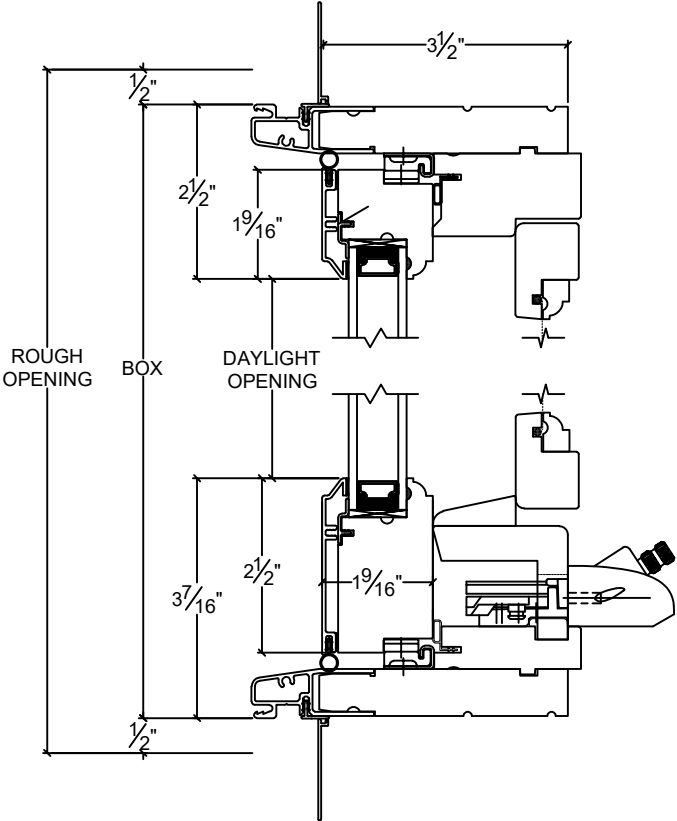

Norclad - Casement - Operating - w/ Wood Swinging Screen

Vertical

Horizontal