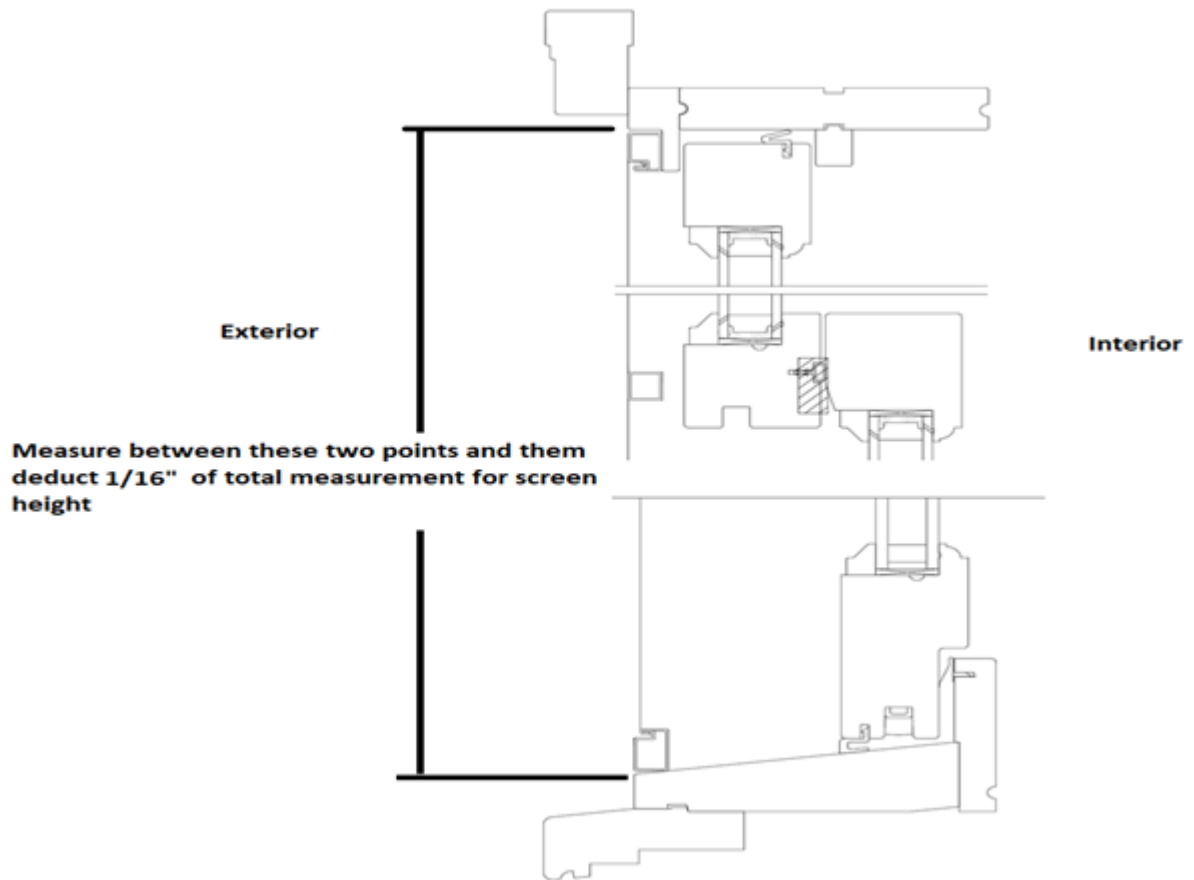

NORWOOD

NEVER ORDINARY

Screen Measuring for double hung window

Width

Measure between these two points and them deduct 1/8" of total measurement for screen width

Exterior

Height for full screen

Measure between these two points and them deduct 1/16" of total measurement for screen height

Exterior

Interior

Height for half screen