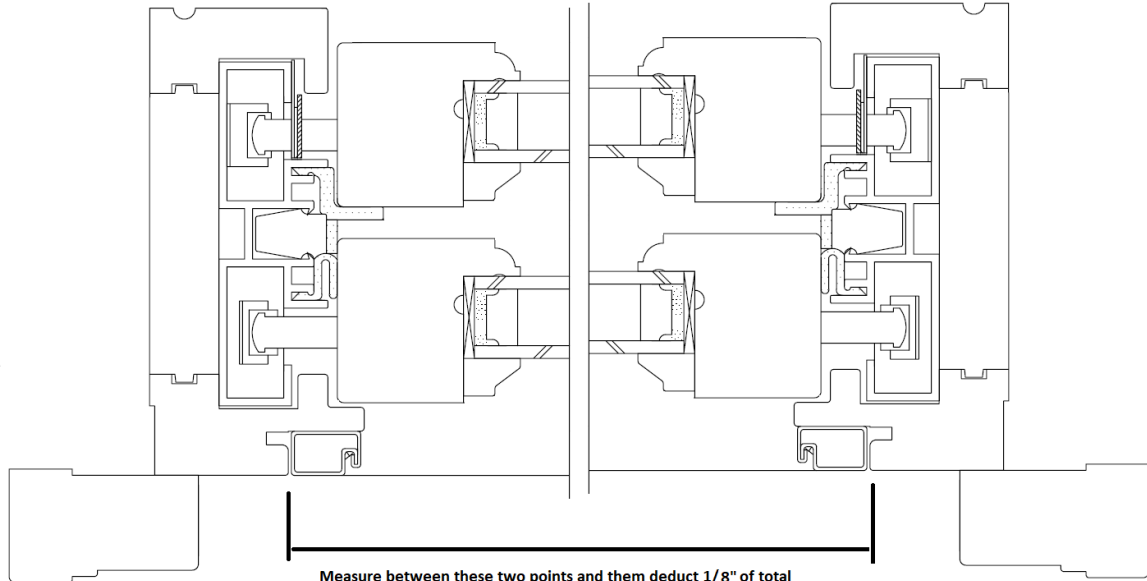

NORWOOD

NEVER ORDINARY

Screen Measuring for double hung window

Width

Measure between these two points and them deduct 1/8" of total measurement for screen width

Exterior

Height for full screen

Measure between these two points and them deduct 1/16" of total measurement for screen height

Exterior

Interior

Height for half screen