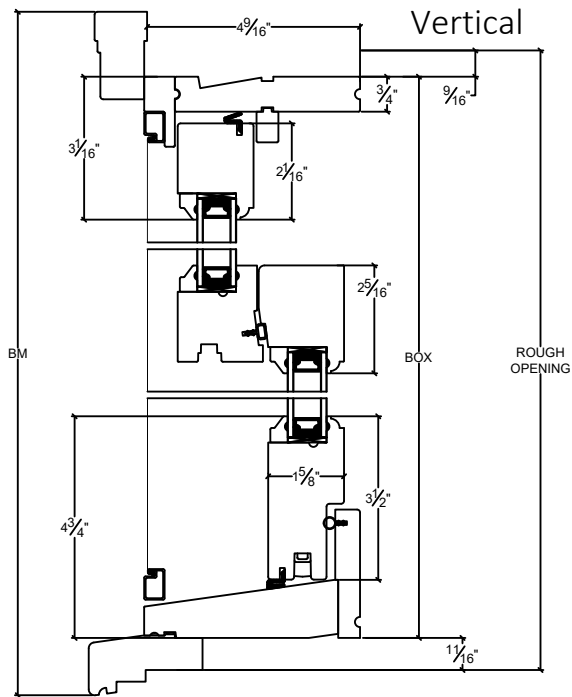

Double Hung Full Aluminum Screen

Horizontal

Top Sash

Bottom Sash

NORWOOD
WINDOWS & DOORS