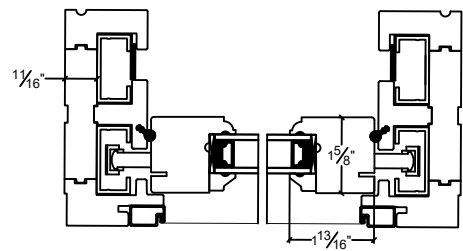

Double Hung Full Aluminum Screen

Horizontal

Top Sash

Bottom Sash

NORWOOD
WINDOWS & DOORS