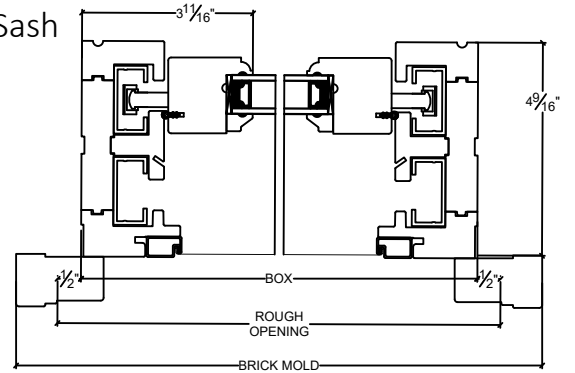

Double Hung Full Aluminum Screen

Horizontal

Top Sash

Bottom Sash

NORWOOD
WINDOWS & DOORS