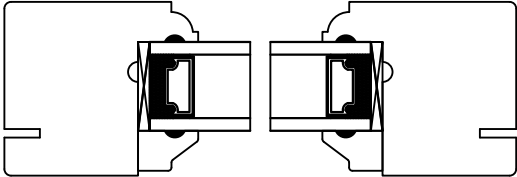

Double Hung Profile Options

Ovalo:

Square 3/8":

Restoration:

Square 9/16":