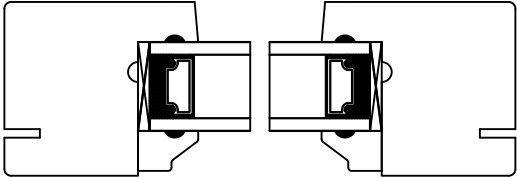

Double Hung Profile Options

Ovalo:

Square 3/8":

Restoration:

Square 9/16":