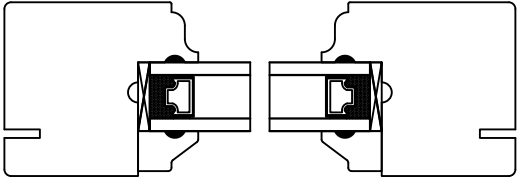

Double Hung Profile Options

Ovalo:

Square 3/8":

Restoration:

Square 9/16":