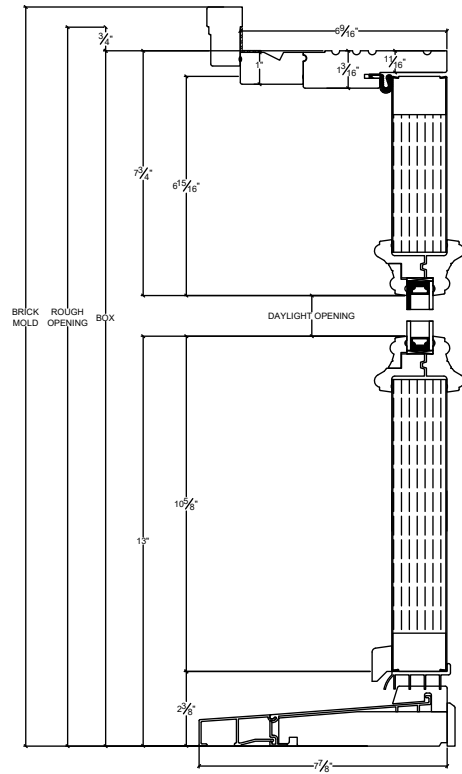

Steel Entrance Door Double Inswing - Standard Raised Surround

Vertical

Horizontal