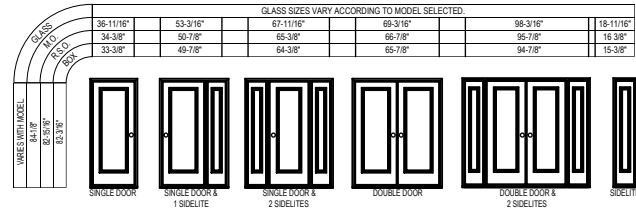

Entrance Door Elevations

INSWING

Outswing

X:\Marc\Logo\NorwoodLogo-RGB.png