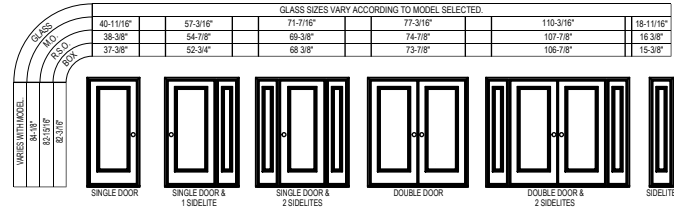

Entrance Door Elevations

INSWING

Outswing

X:\Marc\Logo\NorwoodLogo-RGB.png