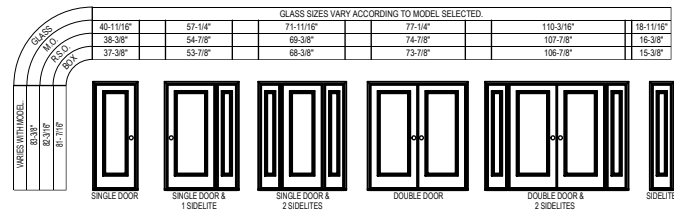

Entrance Door Elevations

INSWING

Outswing

X:\Marc\Logo\NorwoodLogo-RGB.png