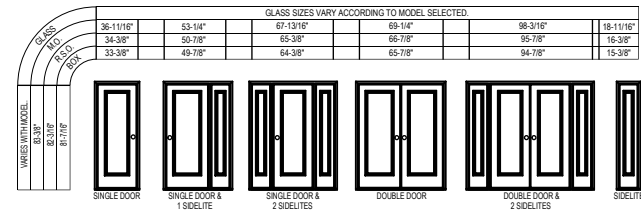

Entrance Door Elevations

INSWING

Outswing

X:\Marc\Logo\NorwoodLogo-RGB.png