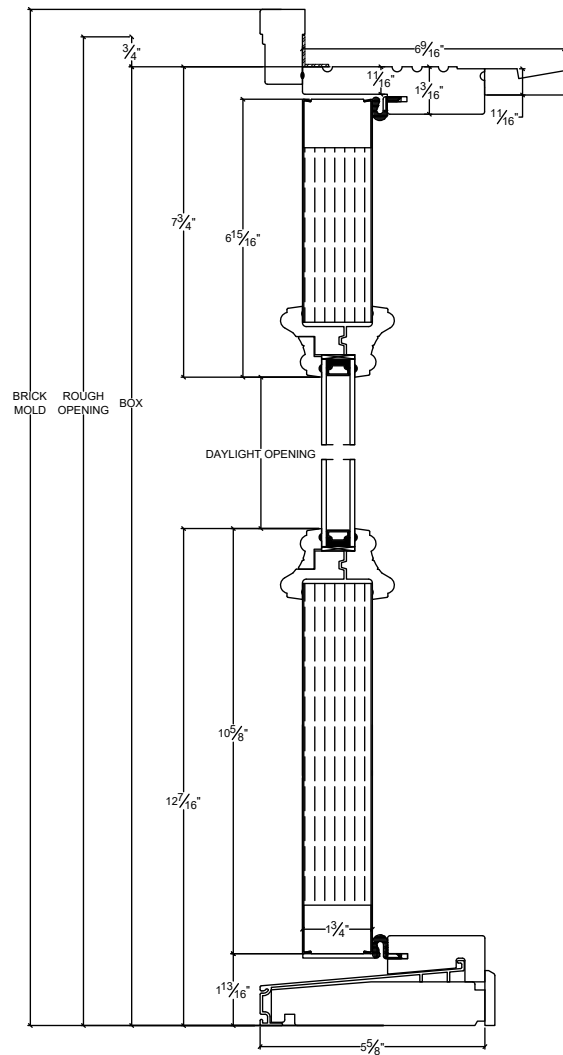

Steel Entrance Door Outswing - Standard Raised Surround

Vertical

Horizontal

X:\Marc\Logo\NorwoodLogo-RGB.png