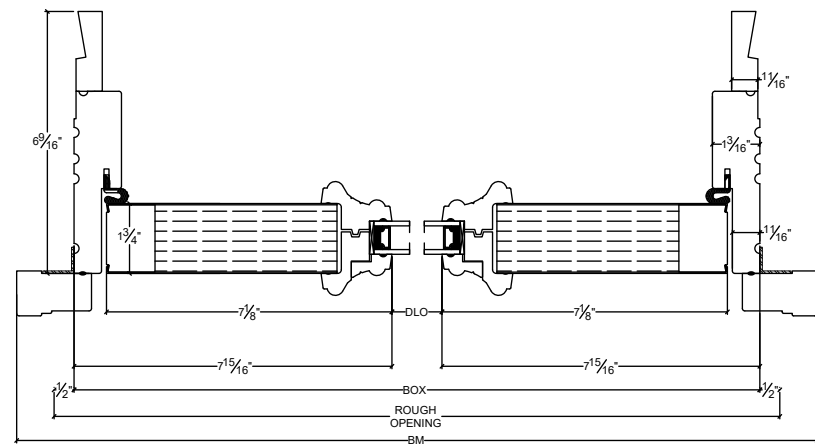

Steel Entrance Door Outswing - Standard Raised Surround

Vertical

Horizontal

X:\Marc\Logo\NorwoodLogo-RGB.png