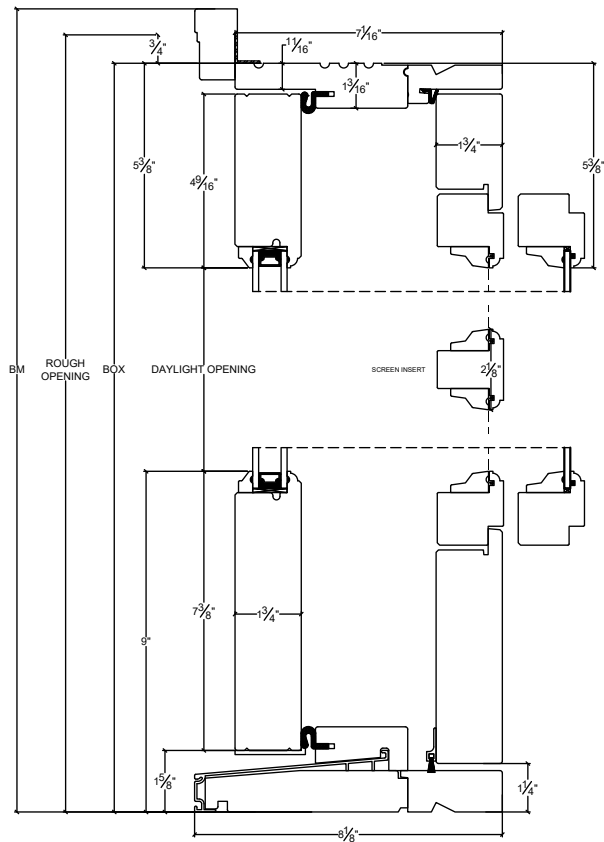

## French Door Outswing Double 7 1/16" - 1 3/4" Wood Screen - Ovalo

Vertical

Horizontal

**NORWOOD**  
WINDOWS & DOORS