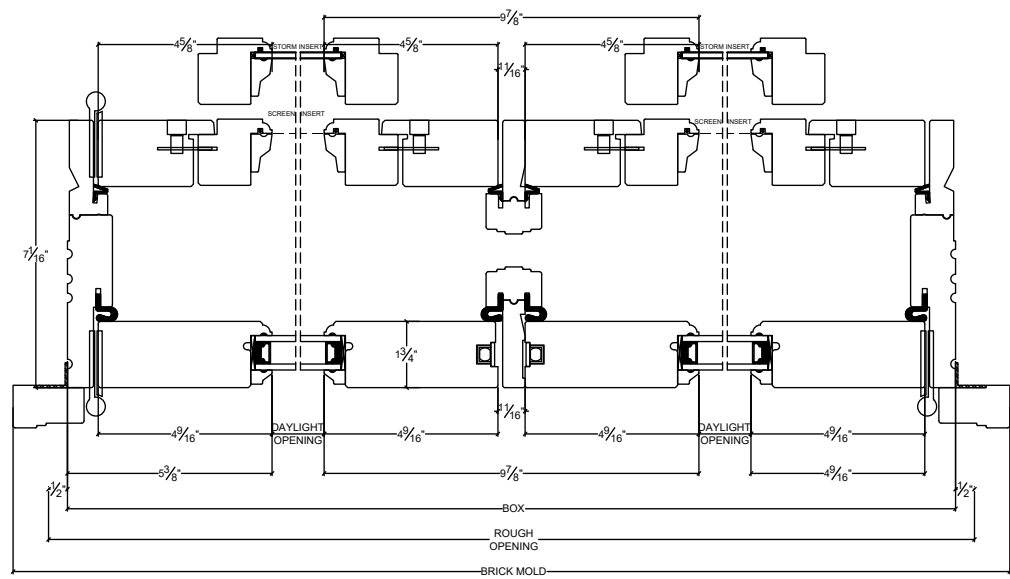

## French Door Outswing Double 7 1/16" - 1 3/4" Wood Screen - Ovalo

Vertical

Horizontal

**NORWOOD**  
WINDOWS & DOORS