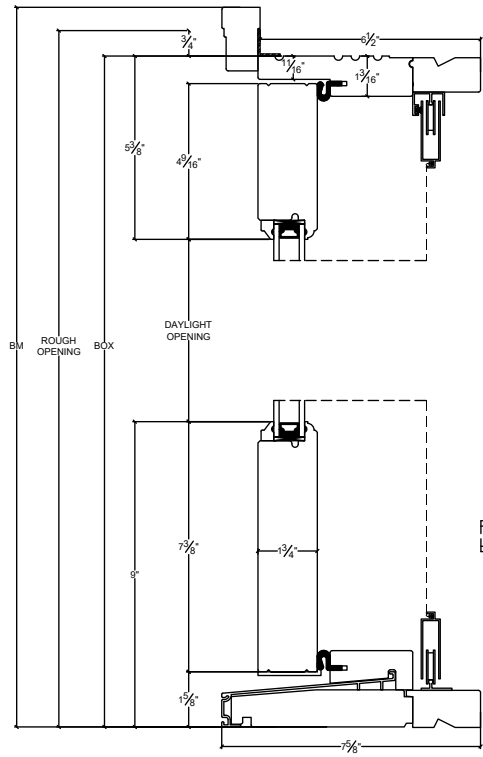

French Door Outswing Quad 6 9/16" - Aluminum Screen - Ovalo

Vertical

Horizontal