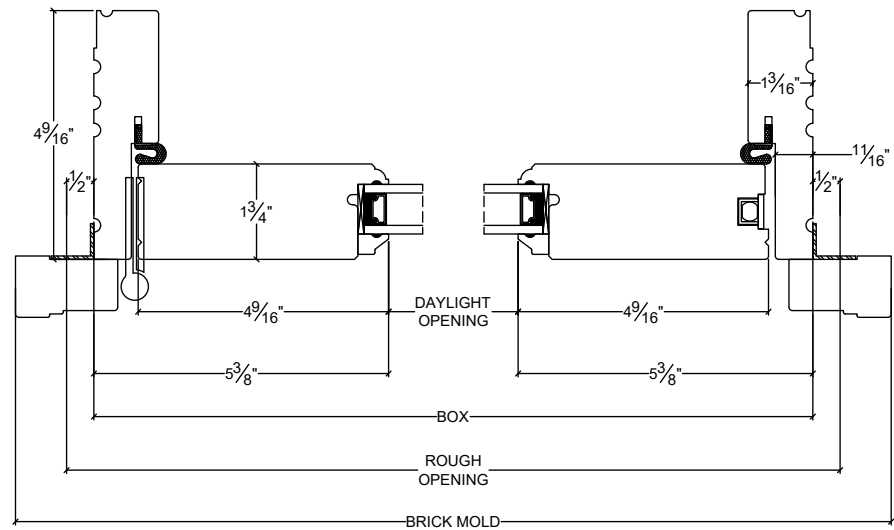

# French Door Outswing Single 4 9/16" - Ovalo

Vertical

Horizontal

**NORWOOD**  
WINDOWS & DOORS