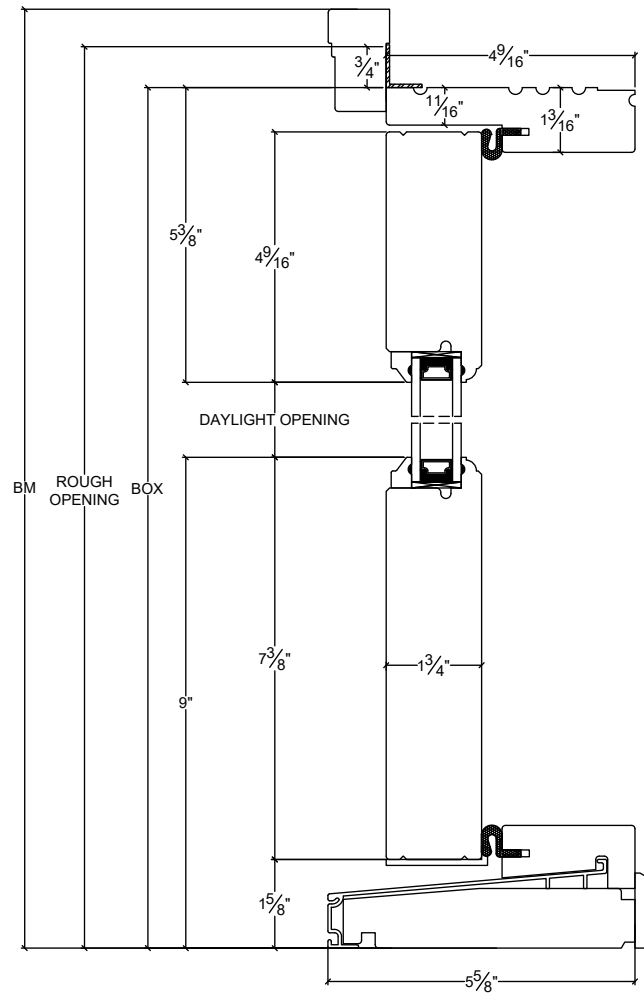

# French Door Outswing Single 4 9/16" - Ovalo

Vertical

Horizontal

**NORWOOD**  
WINDOWS & DOORS