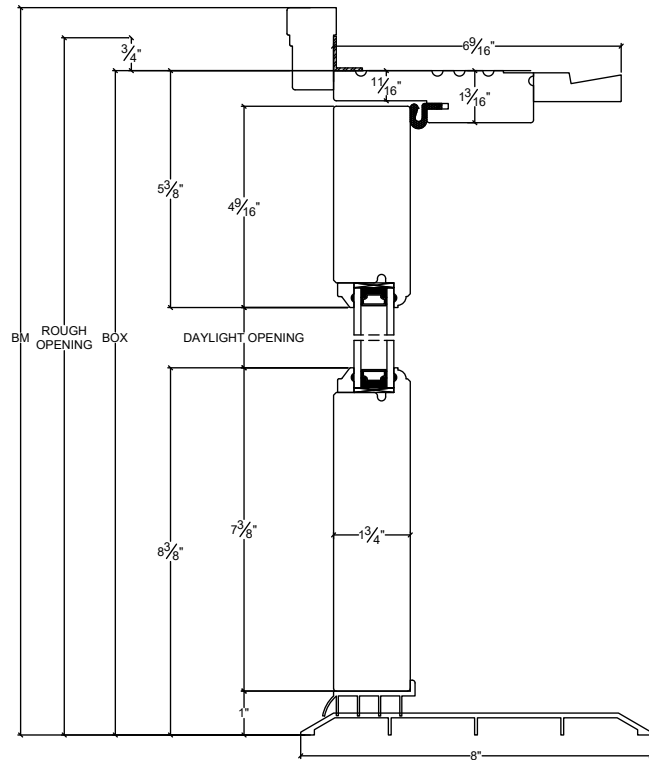

French Door Outswing 6 9/16" - Low Profil Sill - Ovalo

Vertical

Horizontal