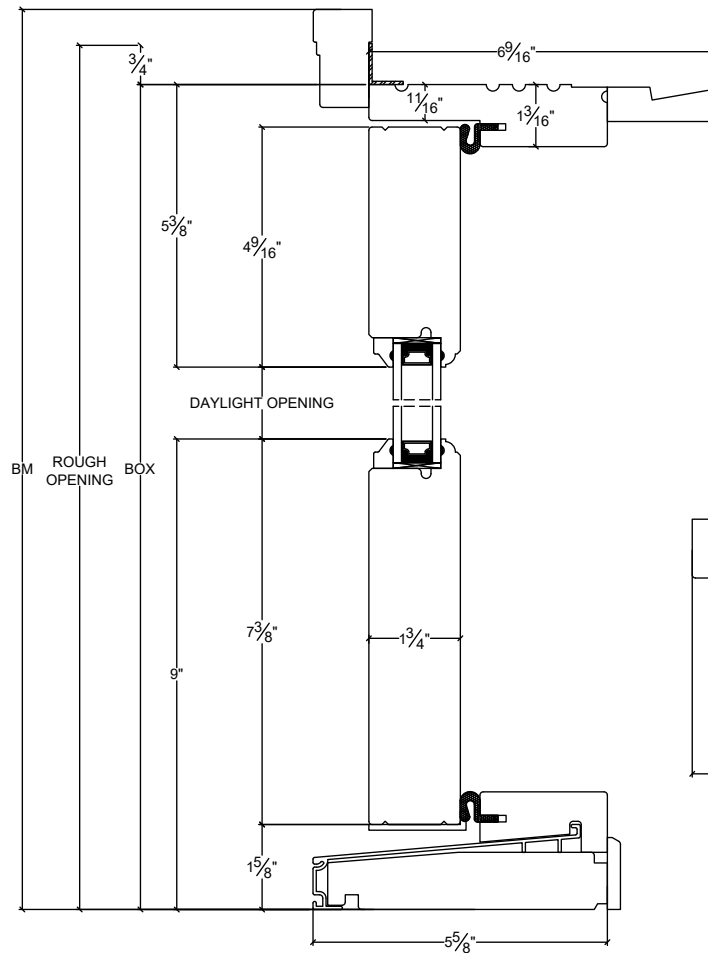

French Door Outswing Single 6 9/16" - Oval

Vertical

Horizontal

NORWOOD
WINDOWS & DOORS