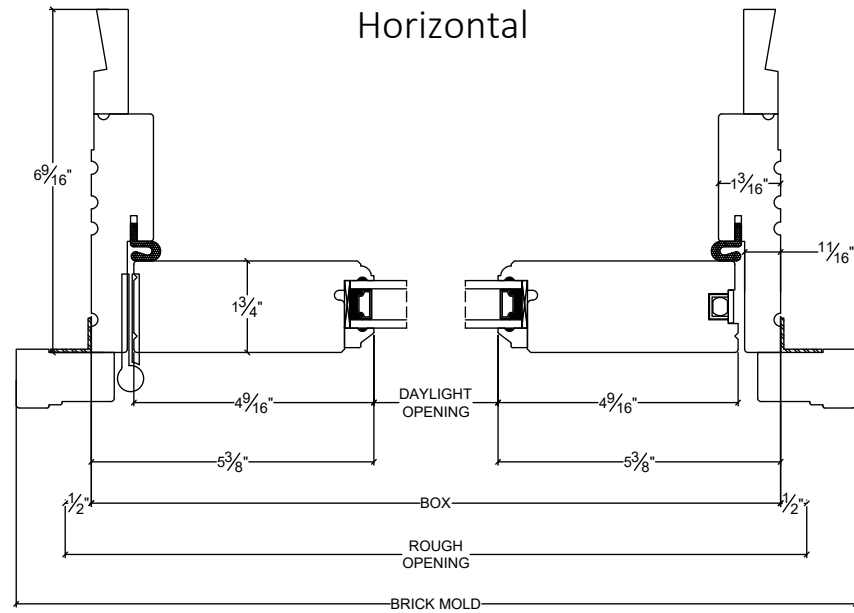

French Door Outswing Single 6 9/16" - Oval

Vertical

Horizontal

NORWOOD
WINDOWS & DOORS