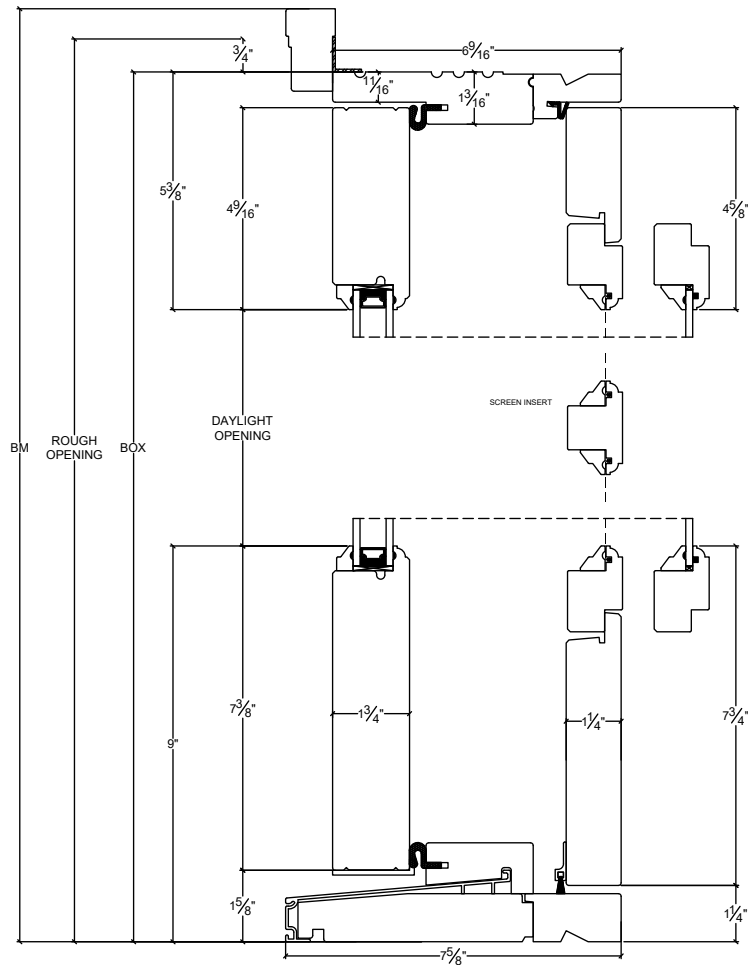

French Door Outswing Single 6 9/16" - 1 1/4" Wood Screen - Oval

Vertical

Horizontal