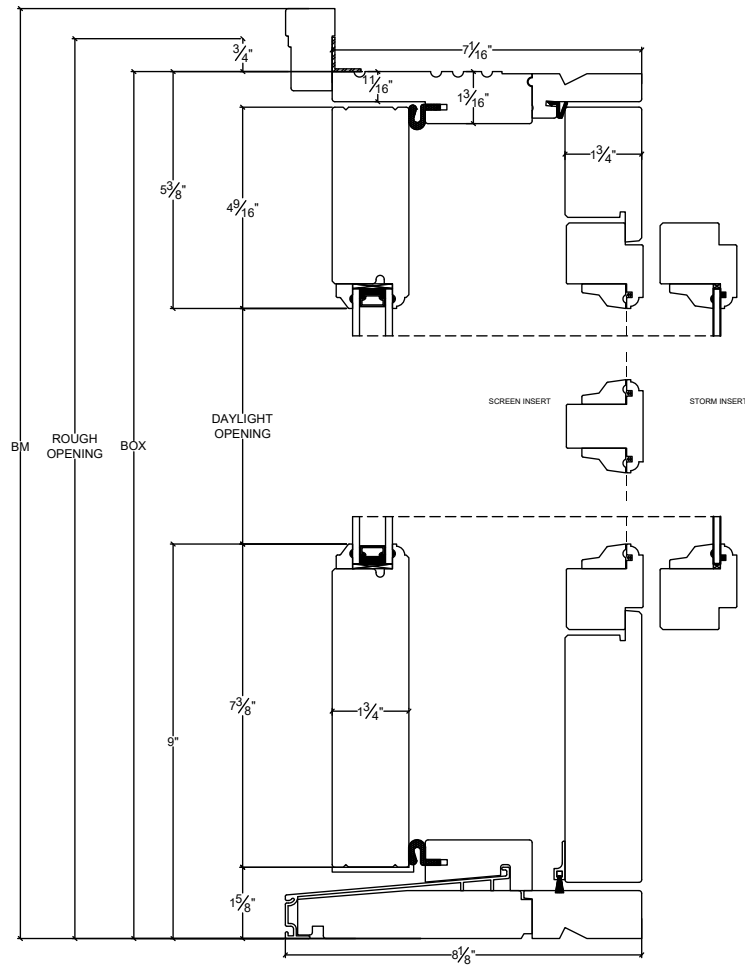

French Door Outswing Single 7 1/16" - 1 3/4" Wood Screen - Oval

Vertical

Horizontal