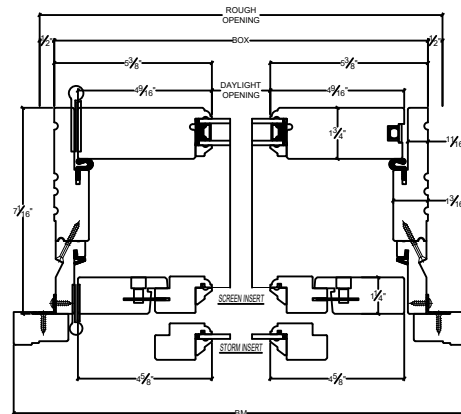

FD Single 7-1/16 Inswing Swinging Wood Screen Cross Section

Vertical

Horizontal

NORWOOD
WINDOWS & DOORS