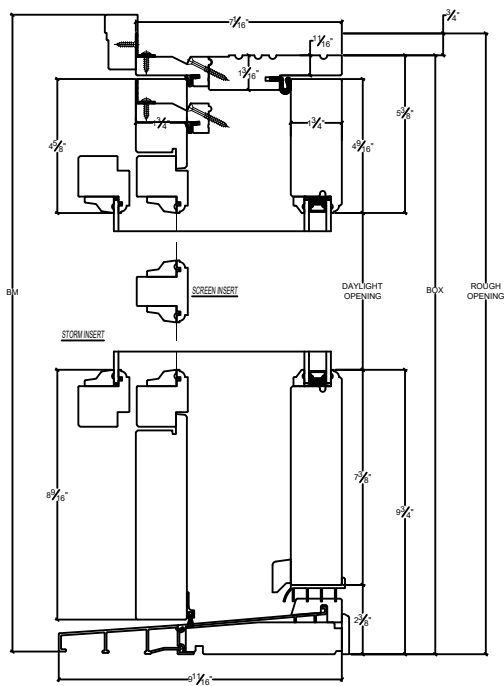

FD Single 7-1/16 Inswing Swinging Wood Screen Cross Section

Vertical

Horizontal

NORWOOD
WINDOWS & DOORS