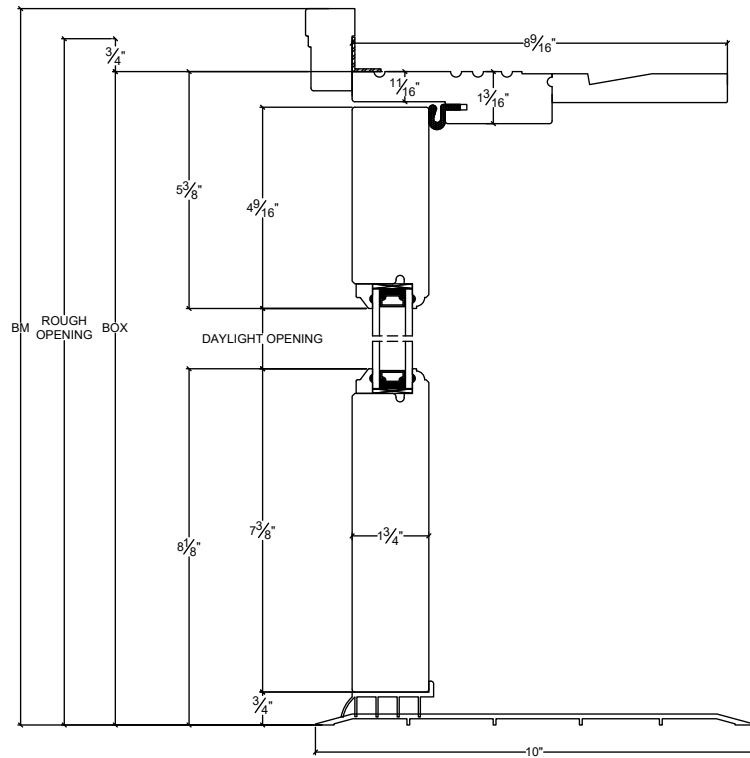

French Door Outswing 8 9/16" - Low Profil Sill - Ovalo

Vertical

Horizontal