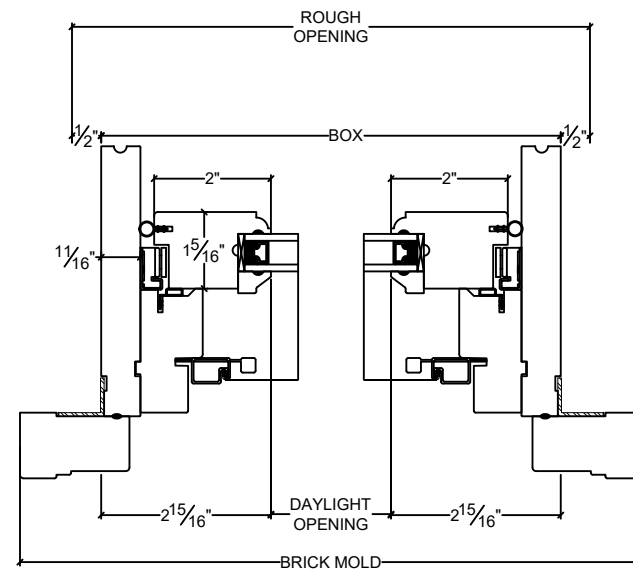

Hopper Cam Handle

Vertical

Horizontal

NORWOOD
WINDOWS & DOORS