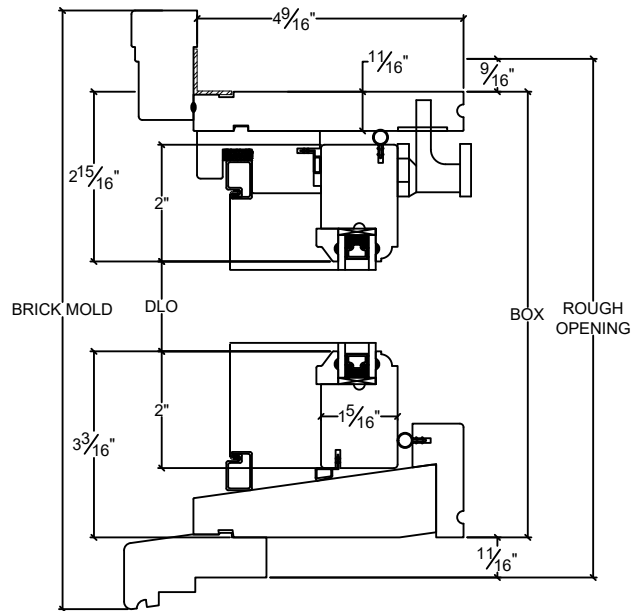

Hopper Cam Handle

Vertical

Horizontal

NORWOOD
WINDOWS & DOORS