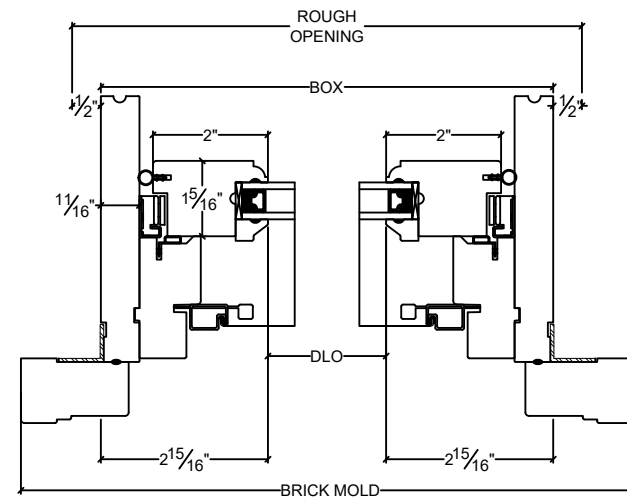

Hopper Spring Catch

Vertical

Horizontal

NORWOOD
WINDOWS & DOORS