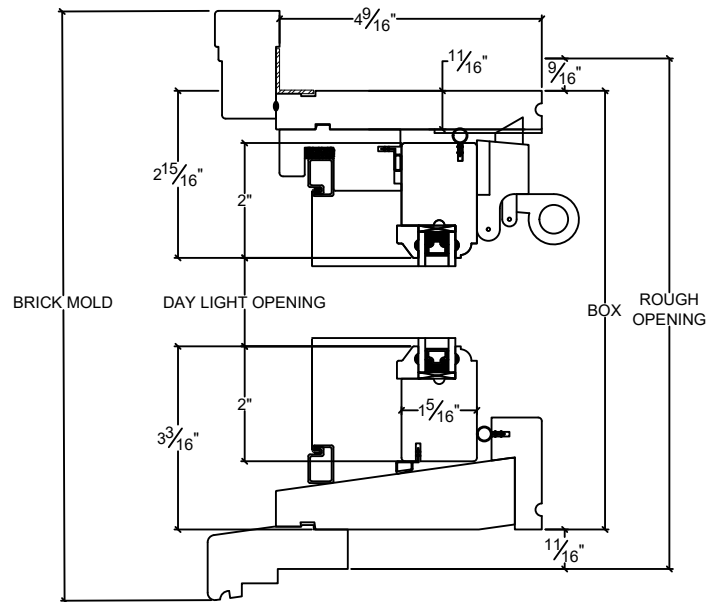

Hopper Spring Catch

Vertical

Horizontal

NORWOOD
WINDOWS & DOORS