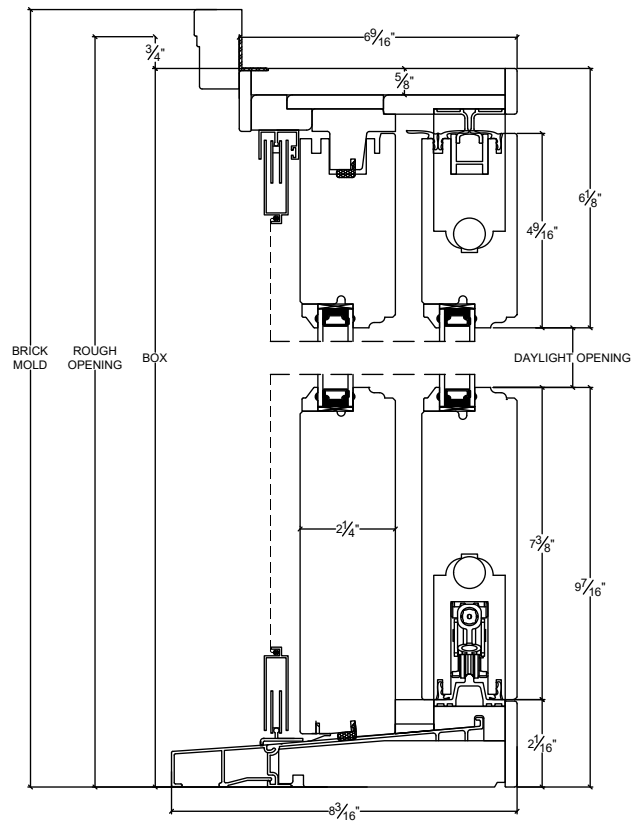

Lift & Slide Aluminium Screen Scheme A 6-9/16 Jamb - Heritage

Vertical

Horizontal