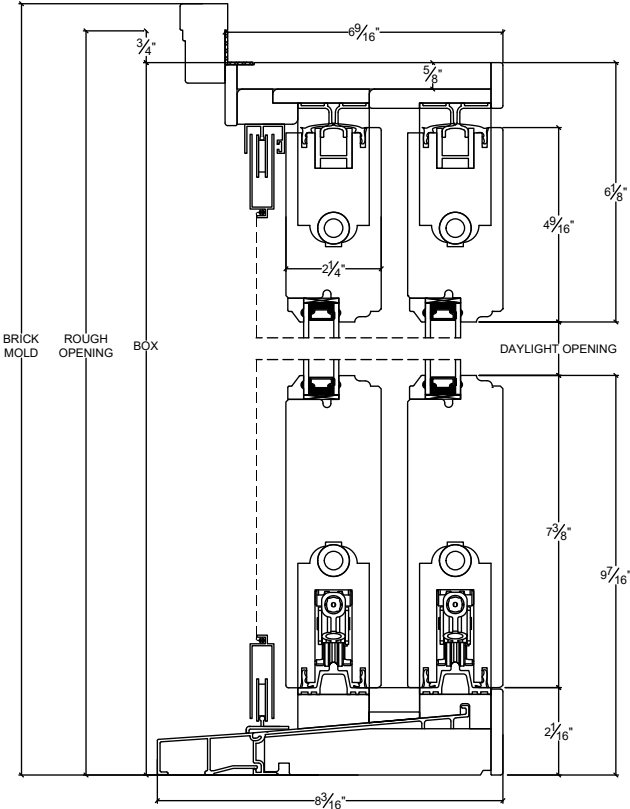

Lift & Slide Aluminium Screen Scheme D 6-9/16 Jamb - Heritage

Vertical

Horizontal