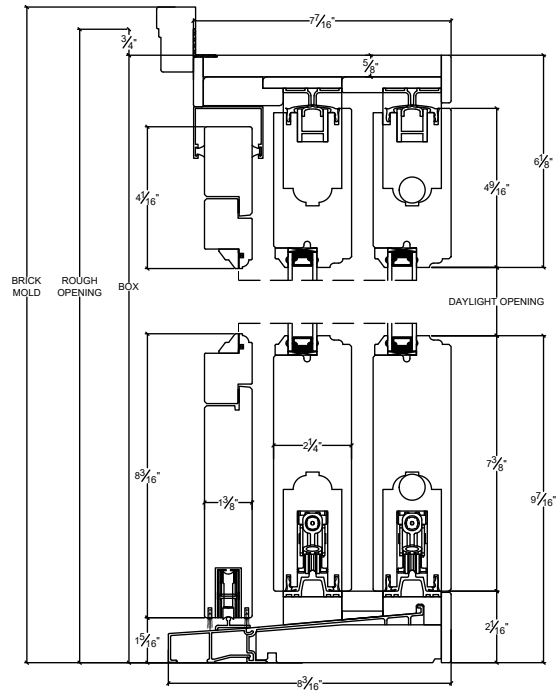

Lift & Slide Wood Screen Scheme D 7-7/16" Jamb - Heritage

Vertical

Horizontal