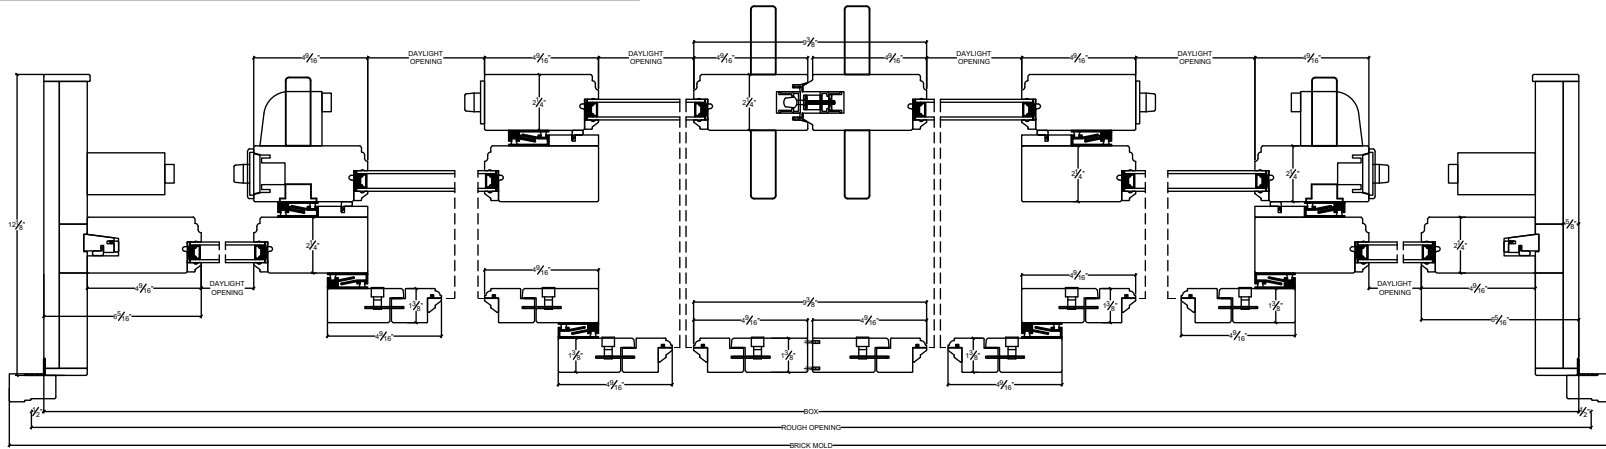

Lift & Slide Wood Screen Scheme L 12-1/8" Jamb - Heritage

Horizontal

Vertical

X:\Marc\Logo\NorwoodLogo-RGB.png