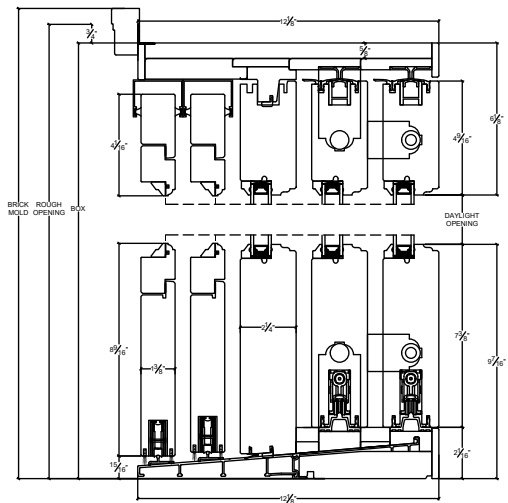

Lift & Slide Wood Screen Scheme L 12-1/8" Jamb - Heritage

Horizontal

Vertical

X:\Marc\Logo\NorwoodLogo-RGB.png