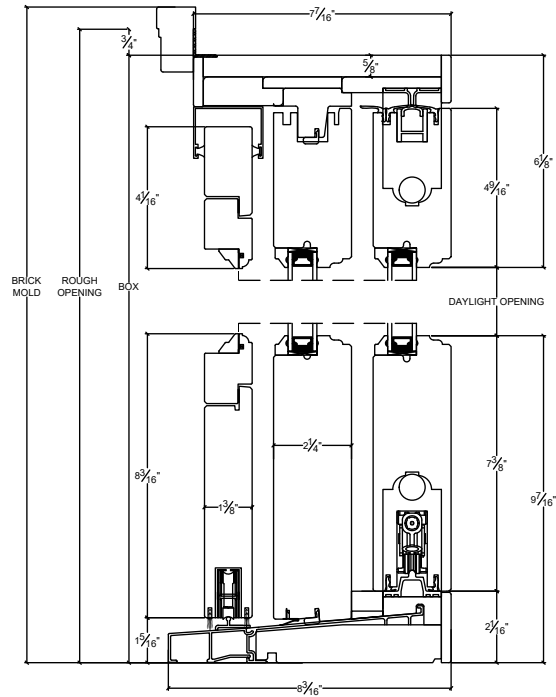

Lift & Slide Wood Screen Scheme C 7-7/16" Jamb - Heritage

Vertical

Horizontal