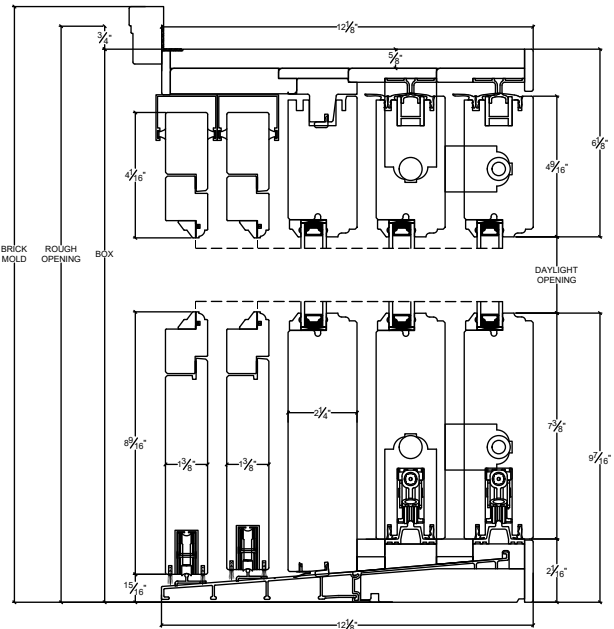

Lift & Slide Wood Screen Scheme E 12-1/8" Jamb - Heritage

Horizontal

Vertical

X:\MarciLogo\NorwoodLogo-RGB.png