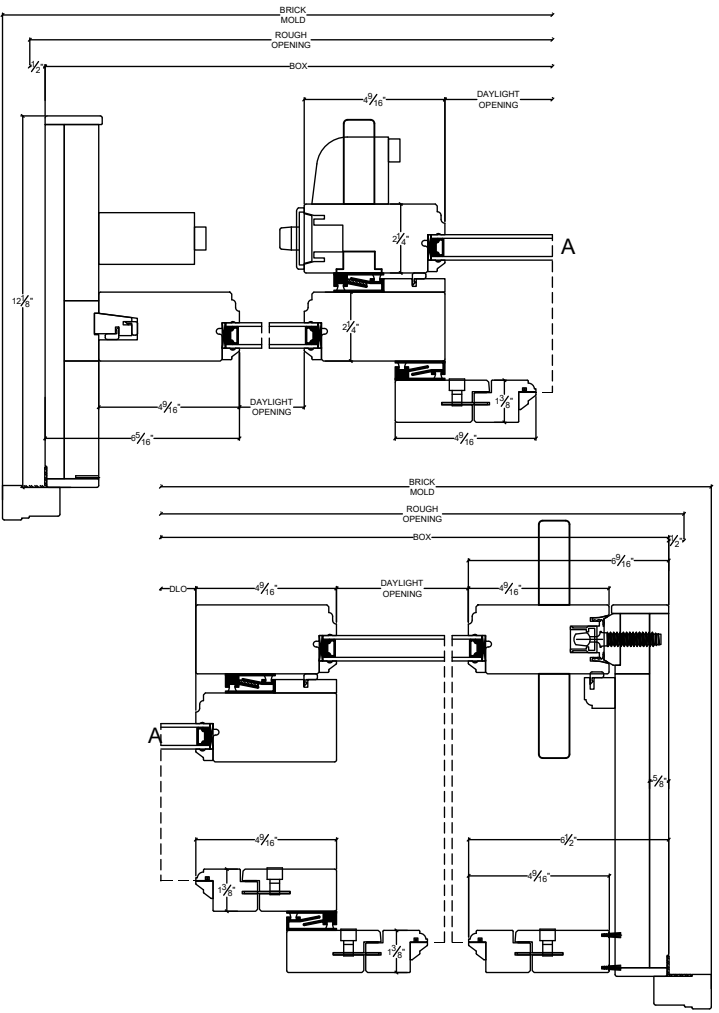

Lift & Slide Wood Screen Scheme E 12-1/8" Jamb - Heritage

Horizontal

Vertical

X:\MarciLogo\NorwoodLogo-RGB.png