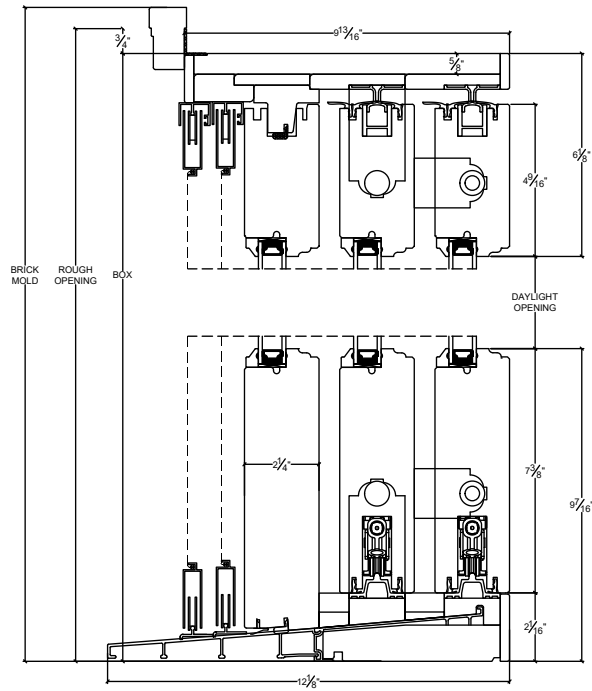

Lift & Slide Aluminium Screen Scheme E 9-13/16 Jamb - Heritage

Vertical

Horizontal

NORWOOD
WINDOWS & DOORS