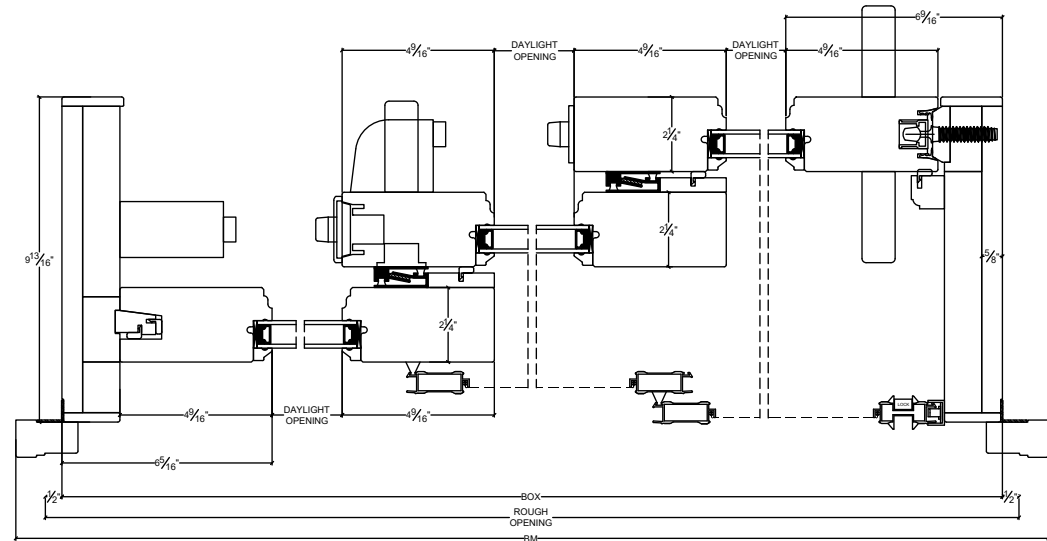

Lift & Slide Aluminium Screen Scheme E 9-13/16 Jamb - Heritage

Vertical

Horizontal

NORWOOD
WINDOWS & DOORS