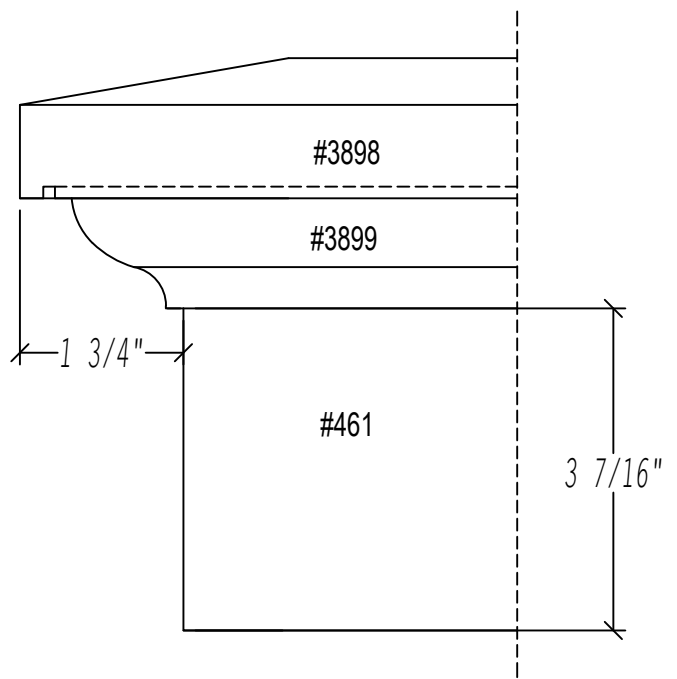

PEDIMENT KP301

SIDE VIEW

FRONT VIEW