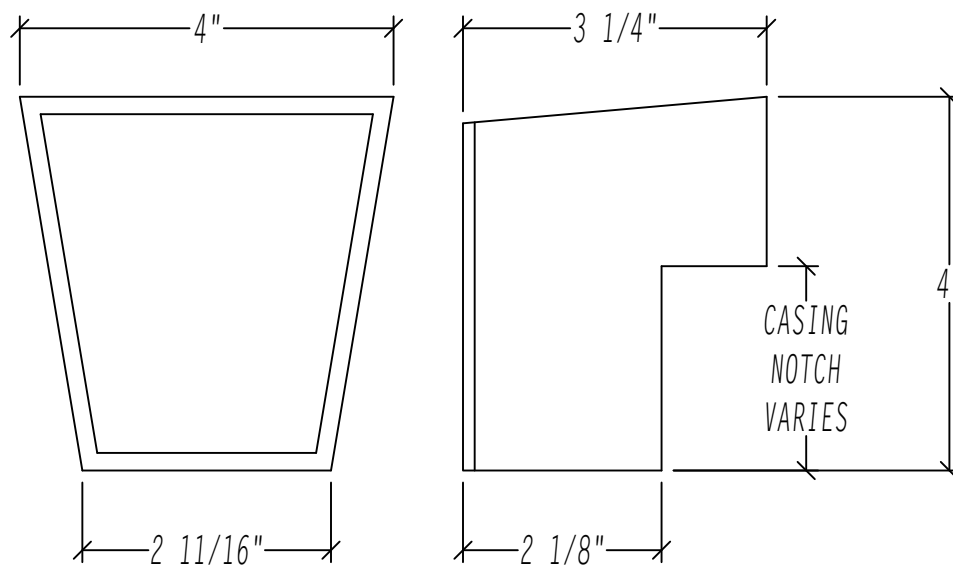

KEYSTONE KS104