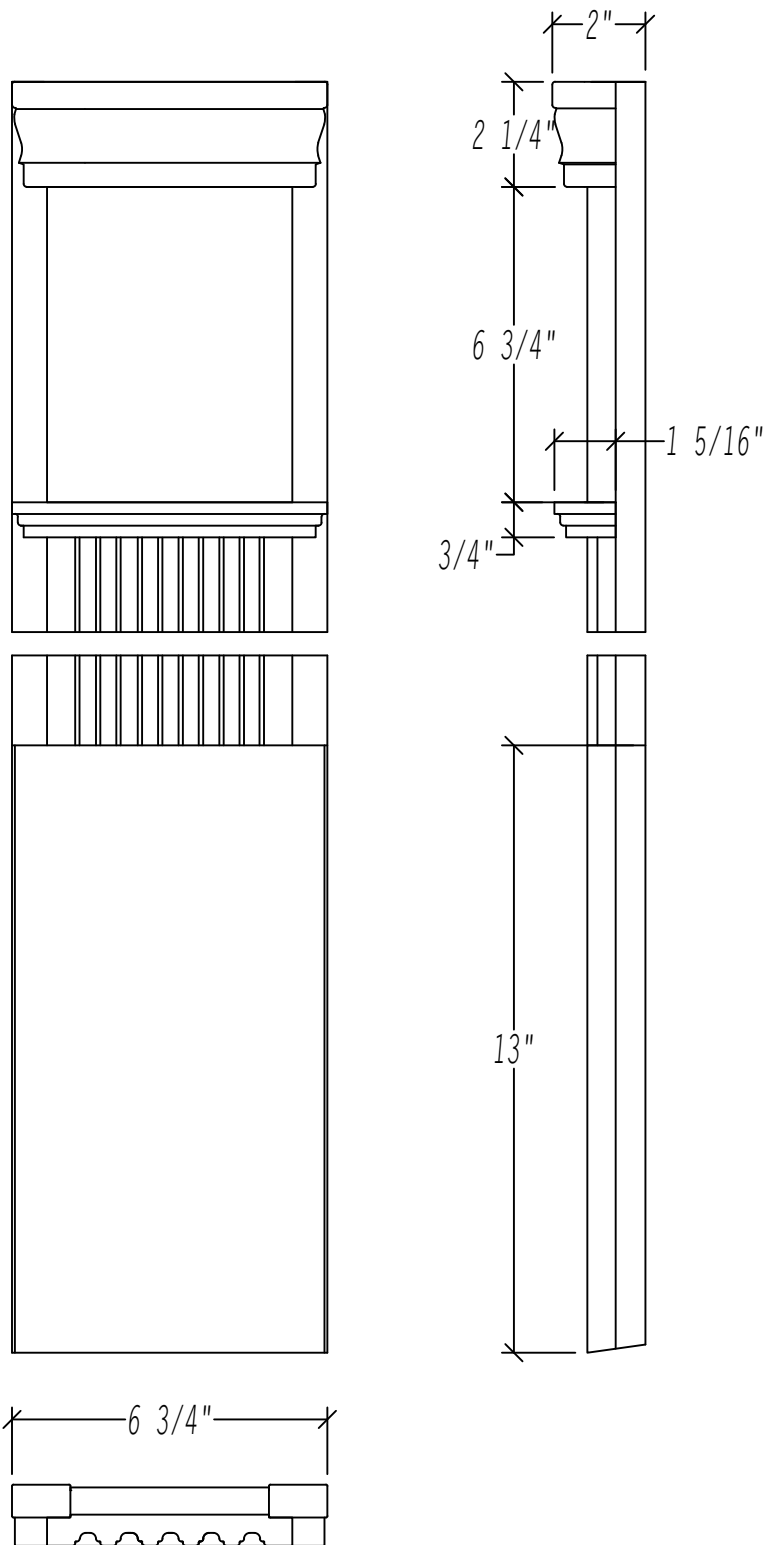

PILASTER P713