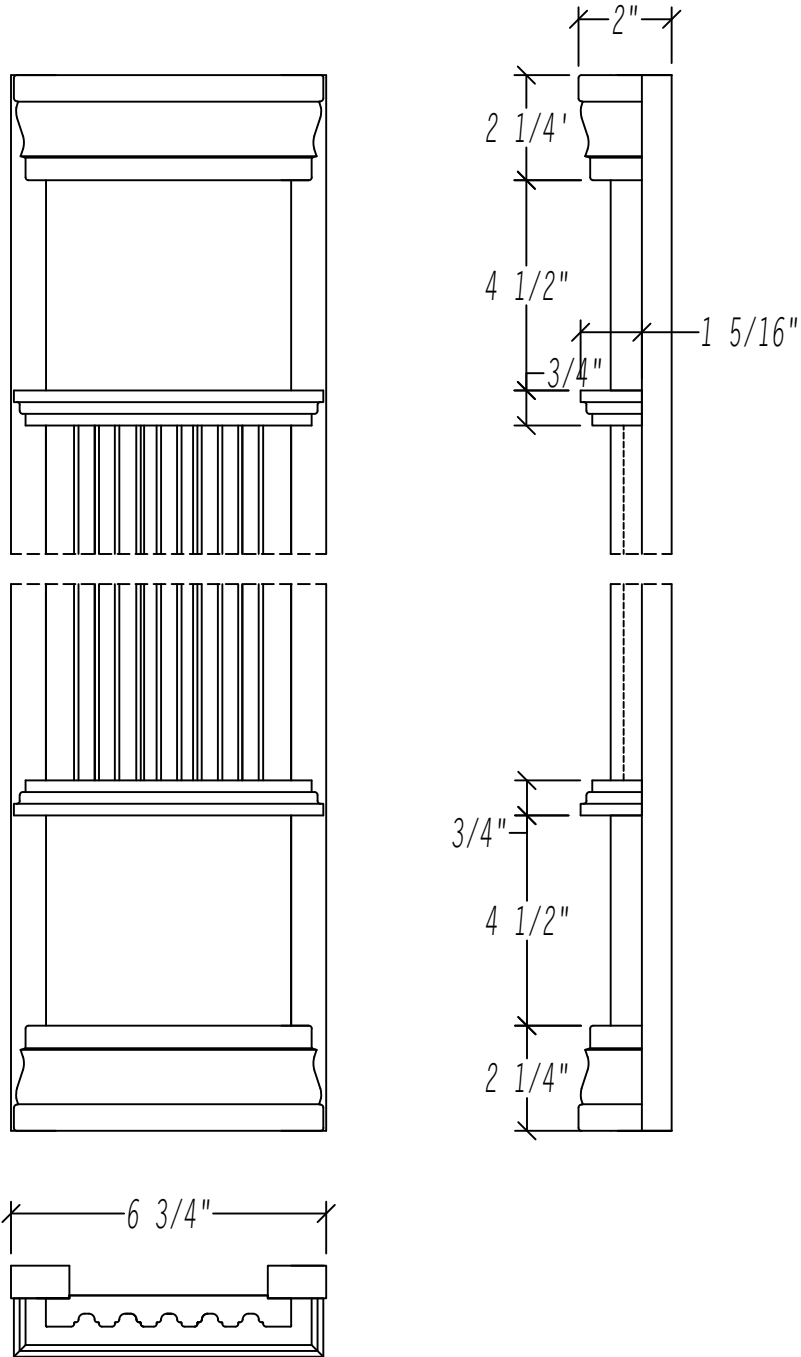

PILASTER P77