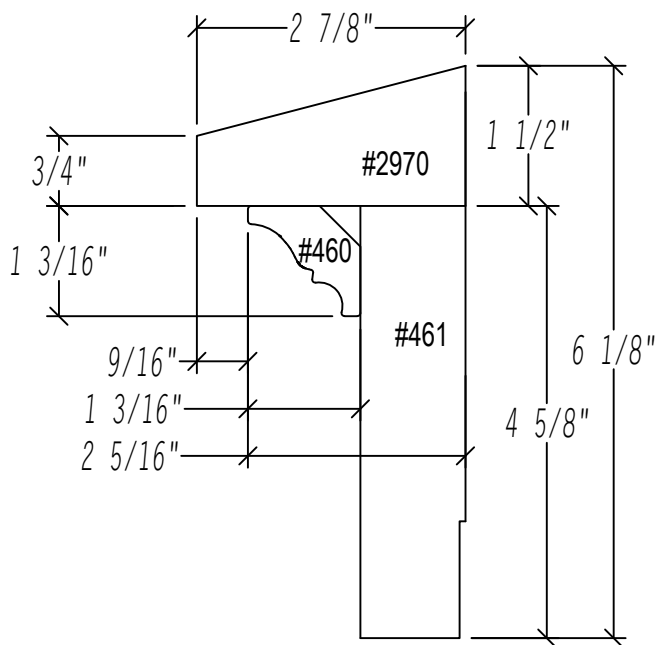

PEDIMENT KP300

SIDE VIEW