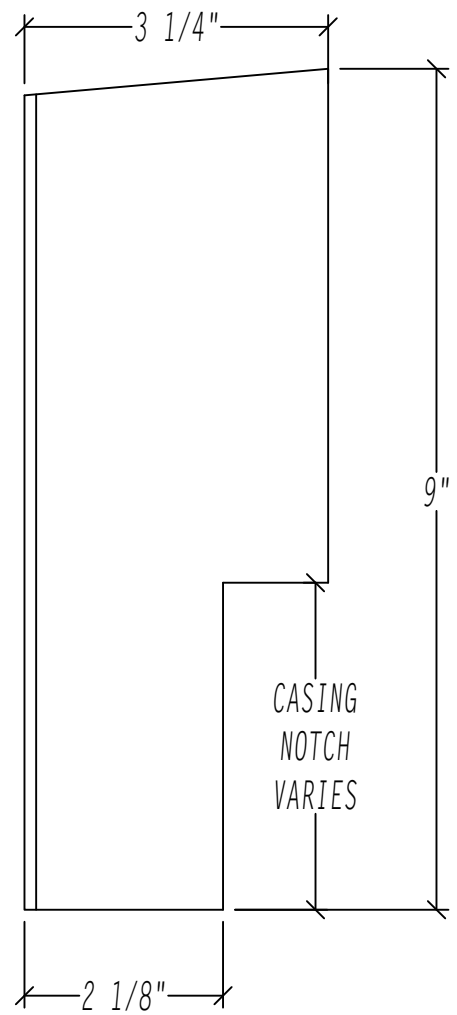

KEYSTONE KS312