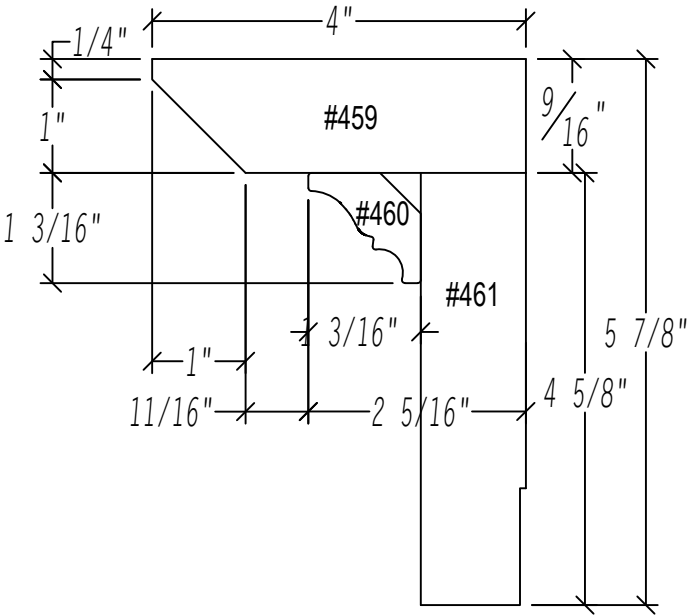

PEDIMENT KP134

SIDE VIEW