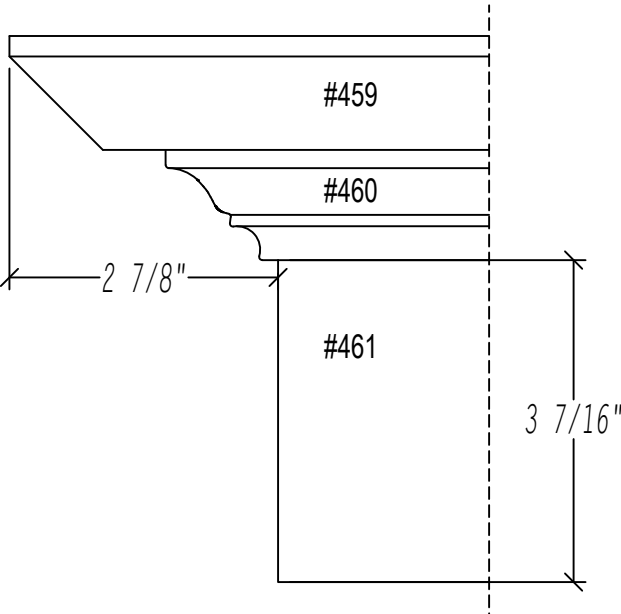

PEDIMENT KP134

FRONT VIEW