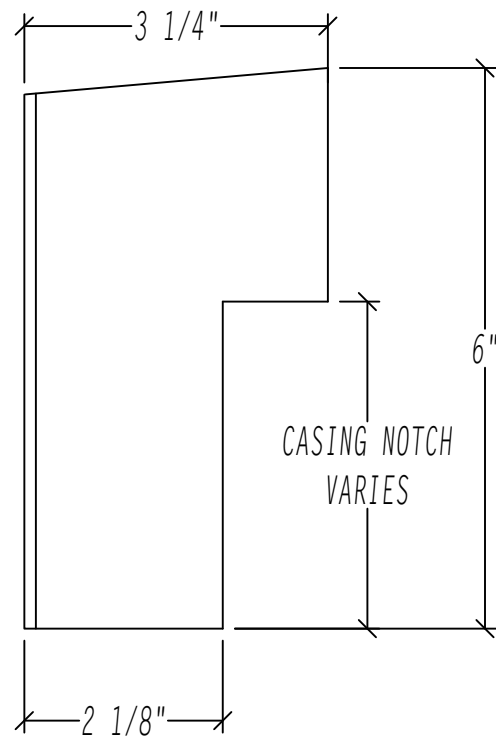

KEYSTONE KS134