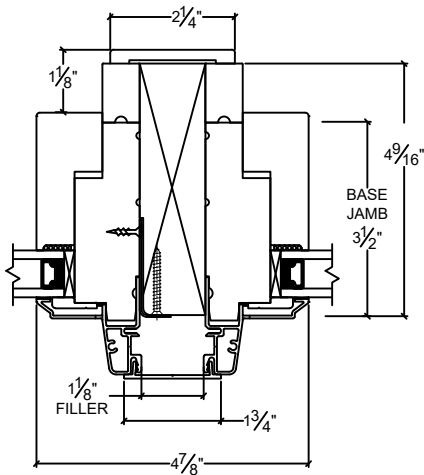

## NorClad Direct Set Mull Details

DIRECT SET CLAD MULL  
4 9/16" JAMB

DIRECT SET CLAD MULL  
4 9/16" JAMB C/W FILLER

DIRECT SET CLAD MULL  
4 9/16" JAMB C/W FILLER

DIRECT SET CLAD MULL  
6 9/16" JAMB C/W POCKET