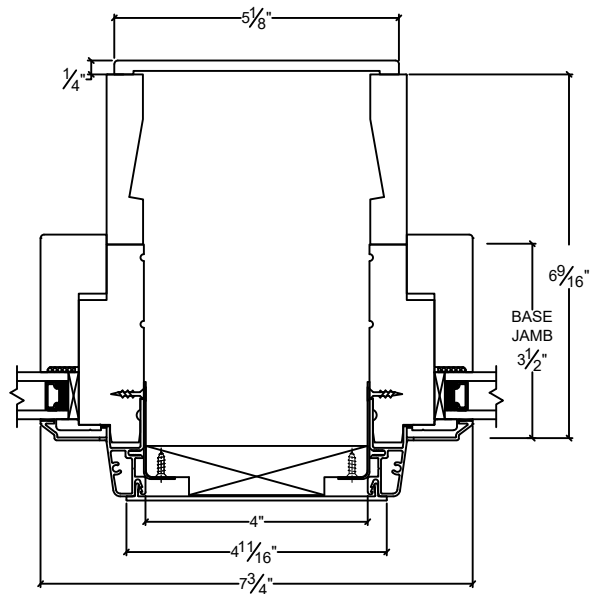

## NorClad Direct Set Mull Details

DIRECT SET CLAD MULL  
4 9/16" JAMB

DIRECT SET CLAD MULL  
4 9/16" JAMB C/W FILLER

DIRECT SET CLAD MULL  
4 9/16" JAMB C/W FILLER

DIRECT SET CLAD MULL  
6 9/16" JAMB C/W POCKET