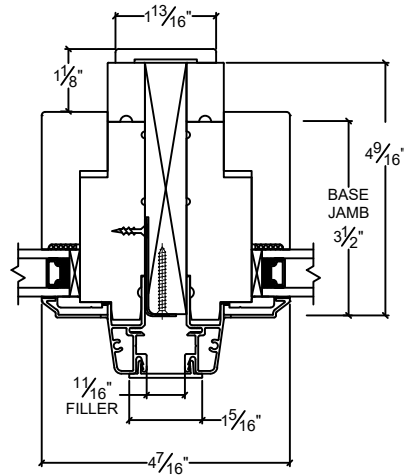

## NorClad Direct Set Mull Details

DIRECT SET CLAD MULL  
4 9/16" JAMB

DIRECT SET CLAD MULL  
4 9/16" JAMB C/W FILLER

DIRECT SET CLAD MULL  
4 9/16" JAMB C/W FILLER

DIRECT SET CLAD MULL  
6 9/16" JAMB C/W POCKET