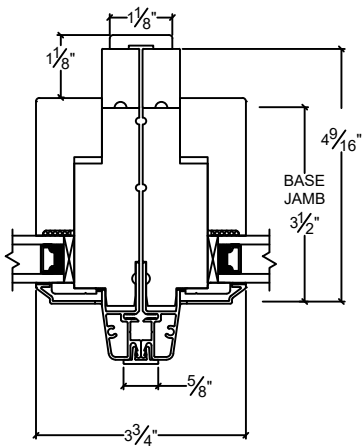

## NorClad Direct Set Mull Details

DIRECT SET CLAD MULL  
4 9/16" JAMB

DIRECT SET CLAD MULL  
4 9/16" JAMB C/W FILLER

DIRECT SET CLAD MULL  
4 9/16" JAMB C/W FILLER

DIRECT SET CLAD MULL  
6 9/16" JAMB C/W POCKET