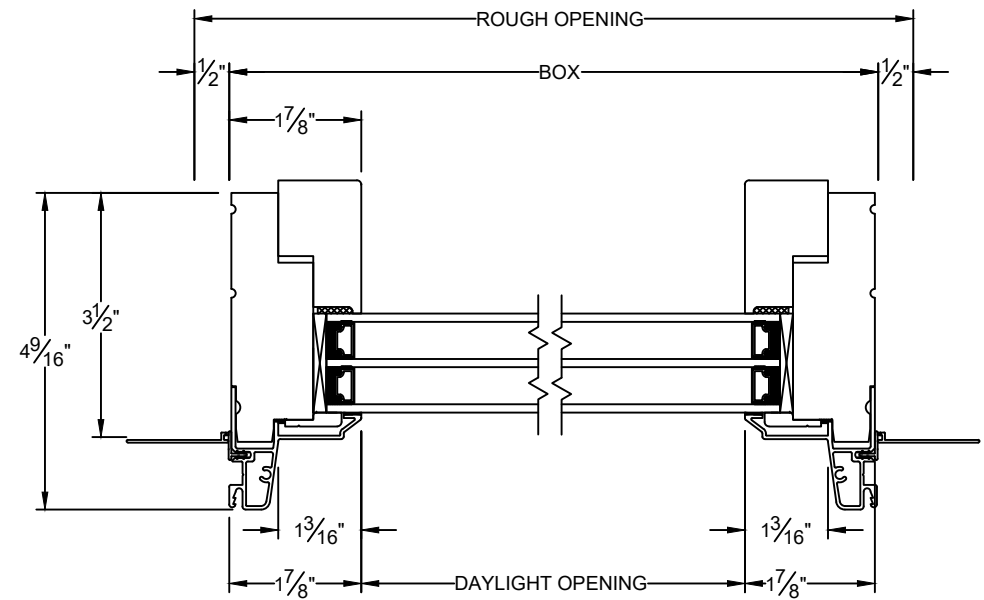

NORWOOD

WINDOWS & DOORS

NorClad Direct Set Triple Glazed

Vertical

Horizontal