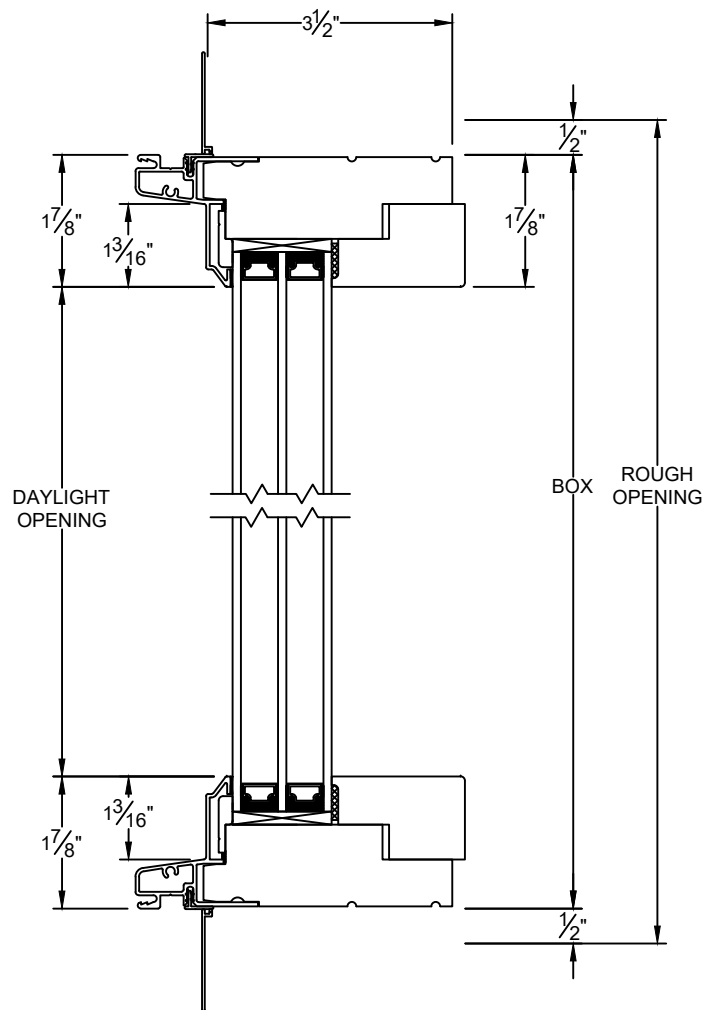

NORWOOD

WINDOWS & DOORS

NorClad Direct Set Triple Glazed

Vertical

Horizontal