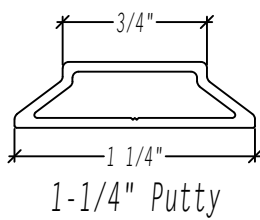

CLAD GRILLE BARS

VINTAGE - PUTTY PROFILE