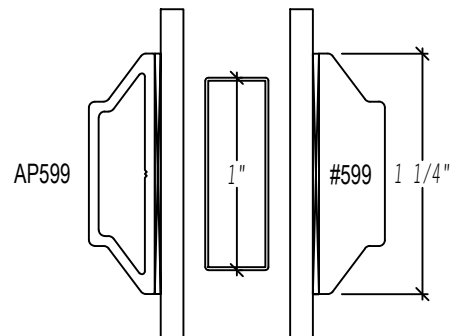

CLAD GRILLE BARS

VINTAGE - PUTTY PROFILE

MULLIONS