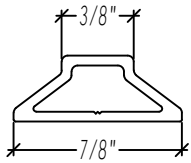

### MULLIONS

5/8" Putty

5/8" True Putty

7/8" Putty

1-1/4" Putty

## CLAD GRILLE BARS

VINTAGE - 3/8" SQUARE PROFILE