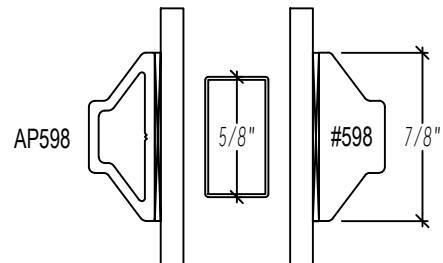

CLAD GRILLE BARS

VINTAGE - PUTTY PROFILE

MULLIONS