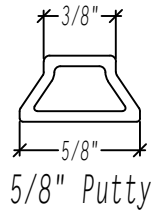

CLAD GRILLE BARS

VINTAGE - PUTTY PROFILE