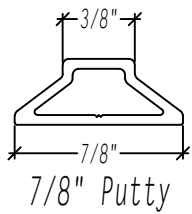

CLAD GRILLE BARS

VINTAGE - PUTTY PROFILE