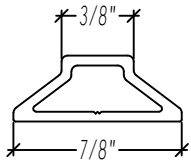

### VINTAGE - OVALO PROFILE

5/8" Putty

5/8" True Putty

7/8" Putty

1-1/4" Putty