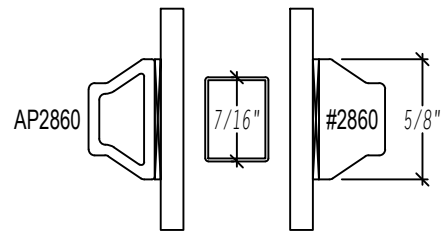

CLAD GRILLE BARS

VINTAGE - PUTTY PROFILE

MULLIONS