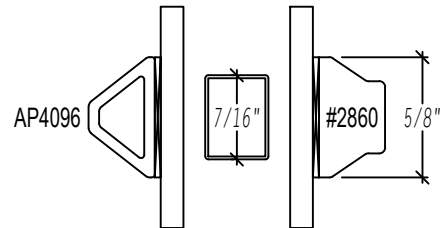

CLAD GRILLE BARS

VINTAGE - PUTTY PROFILE

MULLIONS