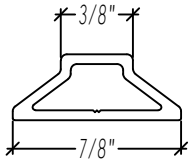

### MULLIONS

5/8" Putty

5/8" True Putty

7/8" Putty

1-1/4" Putty

## CLAD GRILLE BARS

VINTAGE - 9/16" SQUARE PROFILE