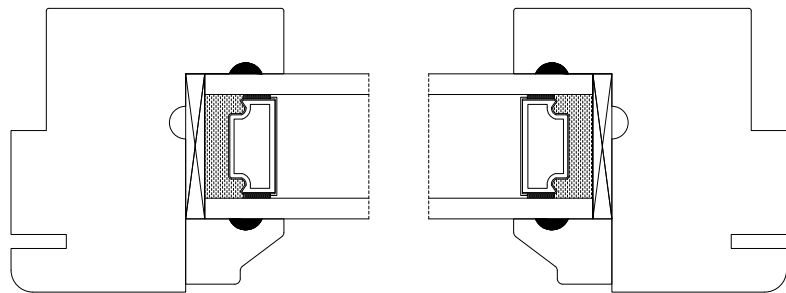

NORWOOD

WINDOWS & DOORS

Awning Sash Profile Options

Ovalo:

Square $\frac{3}{8}$ ":

Restoration:

Square $\frac{9}{16}$ ":