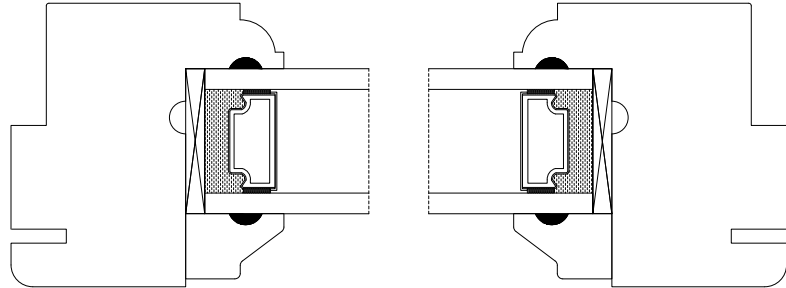

NORWOOD

WINDOWS & DOORS

Awning Sash Profile Options

Ovalo:

Square $\frac{3}{8}$ ":

Restoration:

Square $\frac{9}{16}$ ":