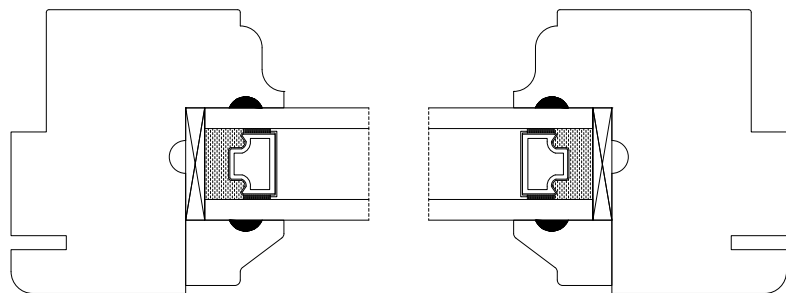

NORWOOD

WINDOWS & DOORS

Awning Sash Profile Options

Ovalo:

Square $\frac{3}{8}$ ":

Restoration:

Square $\frac{9}{16}$ ":