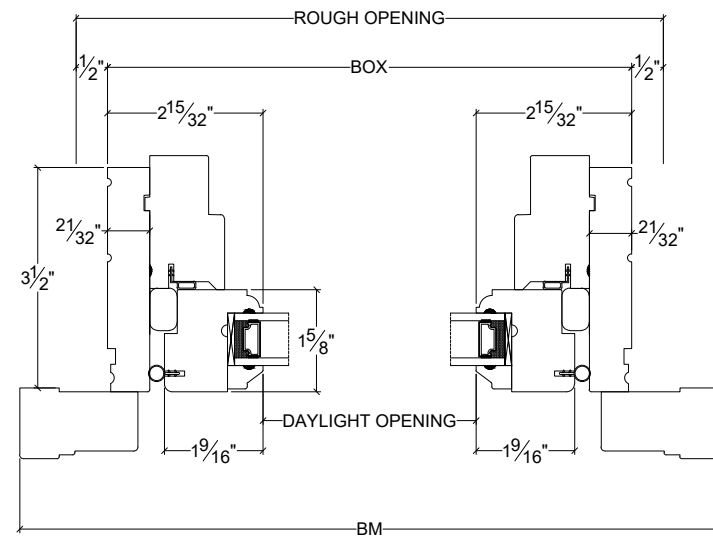

NORWOOD

WINDOWS & DOORS

CASEMENT FIXED WITHOUT HARDWARE COVER

Vertical

Horizontal