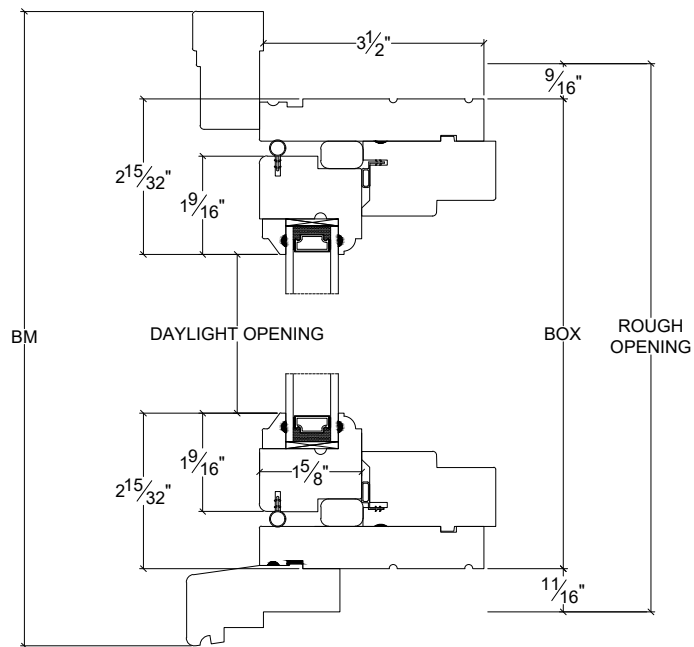

NORWOOD

WINDOWS & DOORS

CASEMENT FIXED WITHOUT HARDWARE COVER

Vertical

Horizontal