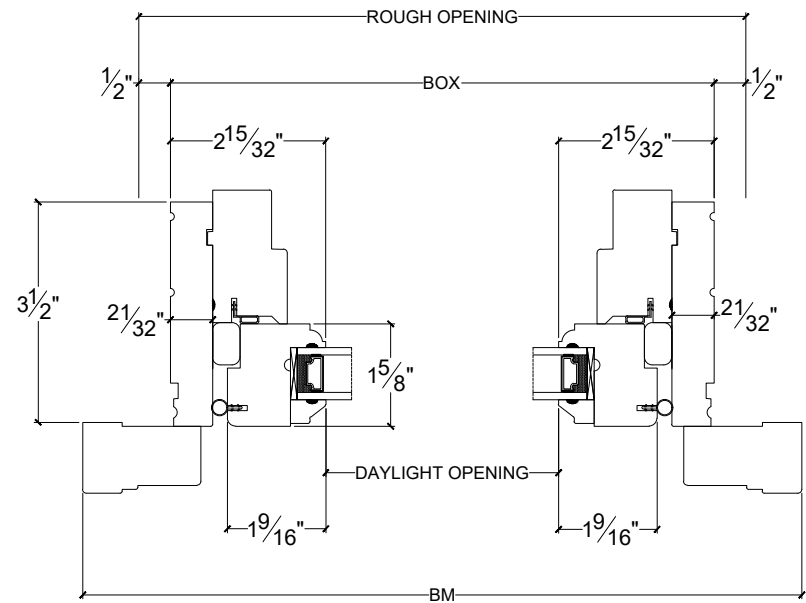

NORWOOD

WINDOWS & DOORS

CASEMENT FIXED

Vertical

Horizontal