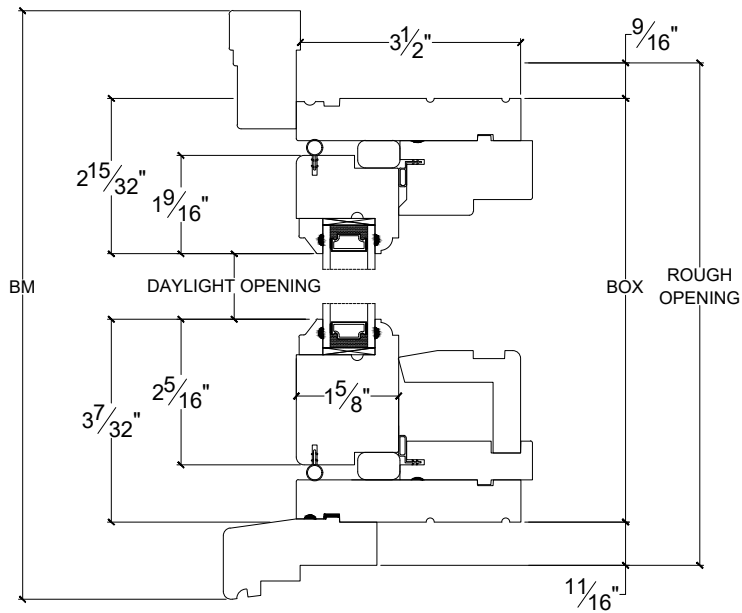

NORWOOD

WINDOWS & DOORS

CASEMENT FIXED

Vertical

Horizontal