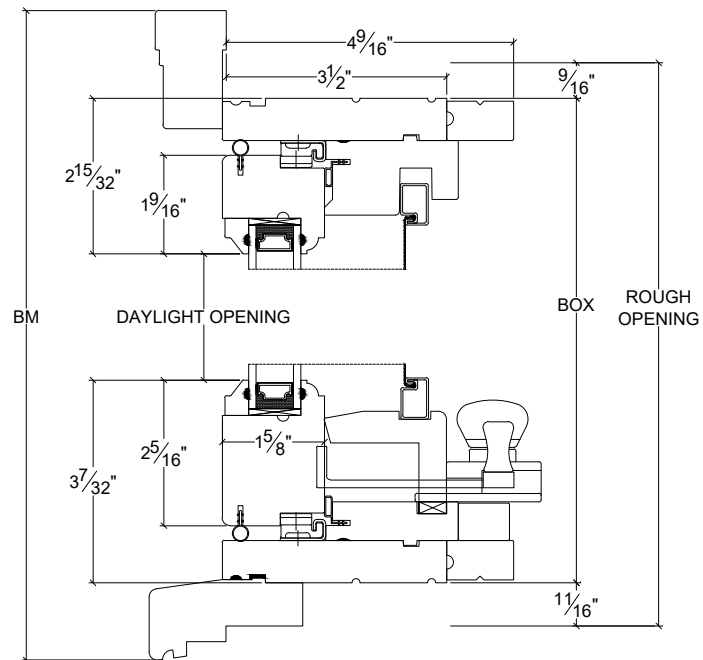

NORWOOD

WINDOWS & DOORS

CASEMENT PUSH OUT

Vertical

Horizontal