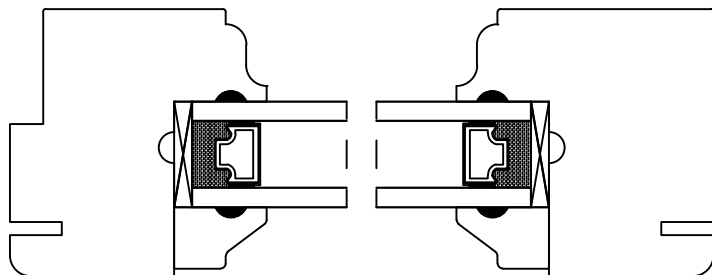

## CASEMENT SASH PROFILE OPTIONS

---

Ovalo:

Square  $\frac{3}{8}$ ":

Restoration:

Square  $\frac{9}{16}$ ":