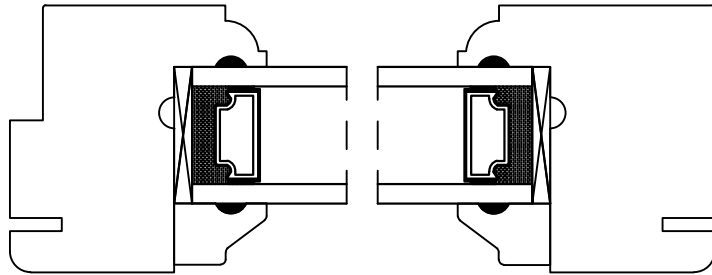

## CASEMENT SASH PROFILE OPTIONS

---

Ovalo:

Square  $\frac{3}{8}$ ":

Restoration:

Square  $\frac{9}{16}$ ":