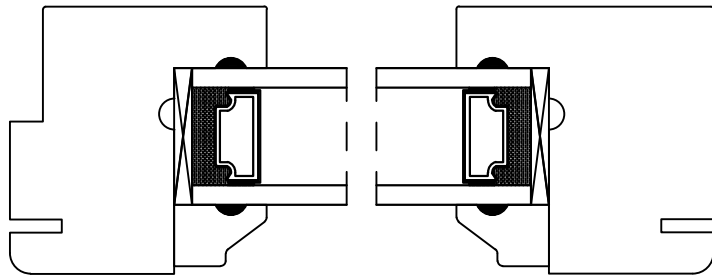

## CASEMENT SASH PROFILE OPTIONS

---

Ovalo:

Square  $\frac{3}{8}$ ":

Restoration:

Square  $\frac{9}{16}$ ":