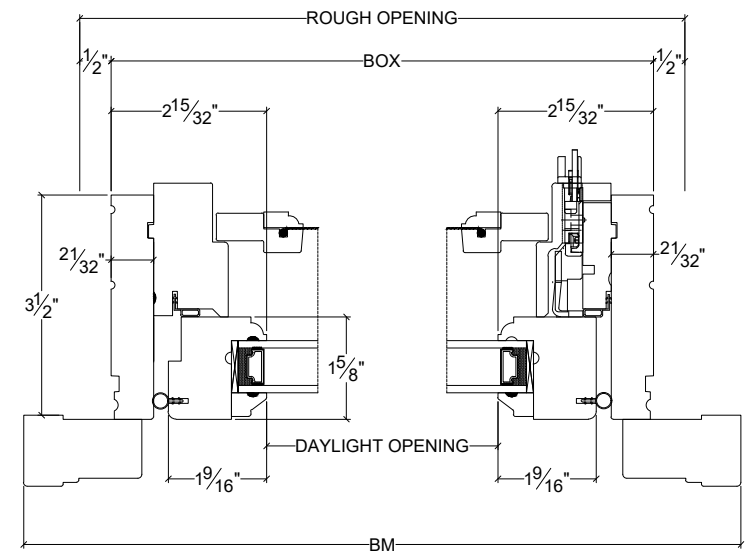

NORWOOD

WINDOWS & DOORS

CASEMENT WOOD STATIONARY SCREEN

Vertical

Horizontal