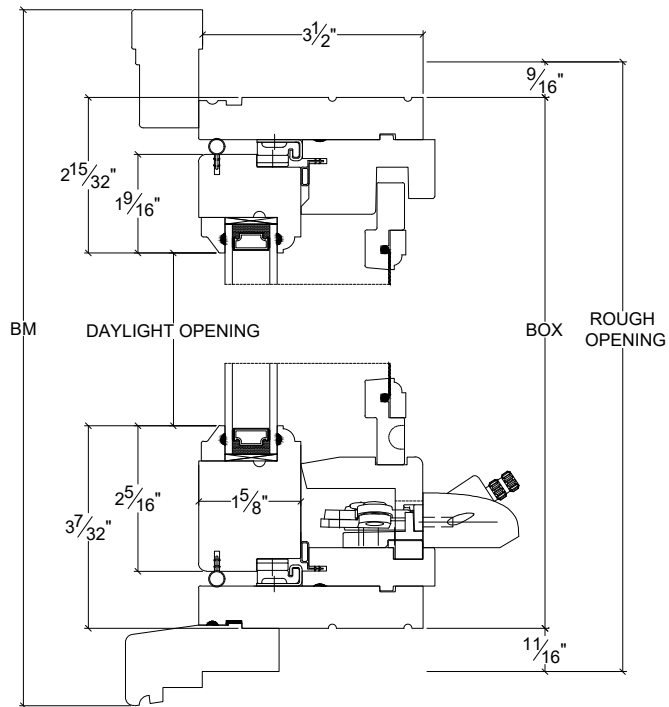

NORWOOD

WINDOWS & DOORS

CASEMENT WOOD STATIONARY SCREEN

Vertical

Horizontal