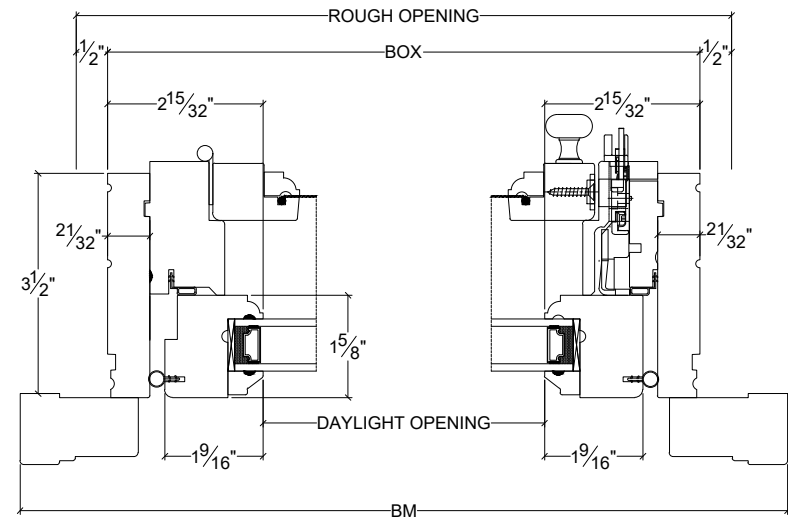

NORWOOD

WINDOWS & DOORS

CASEMENT WOOD SWINGING SCREEN

Vertical

Horizontal