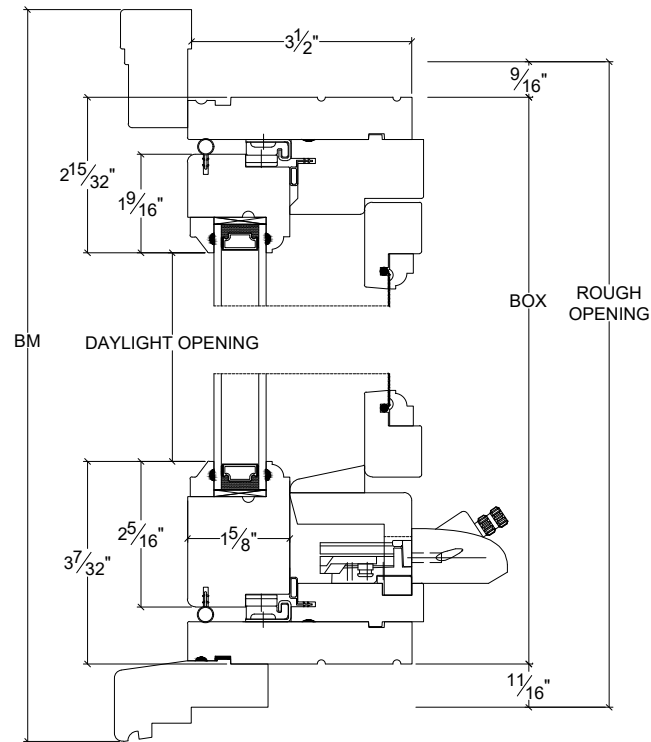

NORWOOD

WINDOWS & DOORS

CASEMENT WOOD SWINGING SCREEN

Vertical

Horizontal