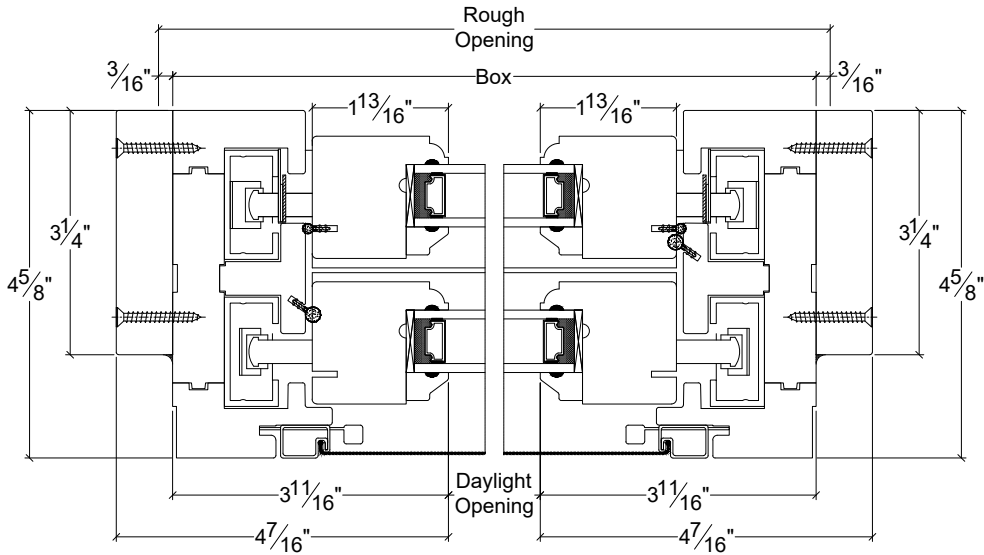

NORWOOD

WINDOWS & DOORS

DOUBLE HUNG POCKET INSERT

Vertical

Horizontal