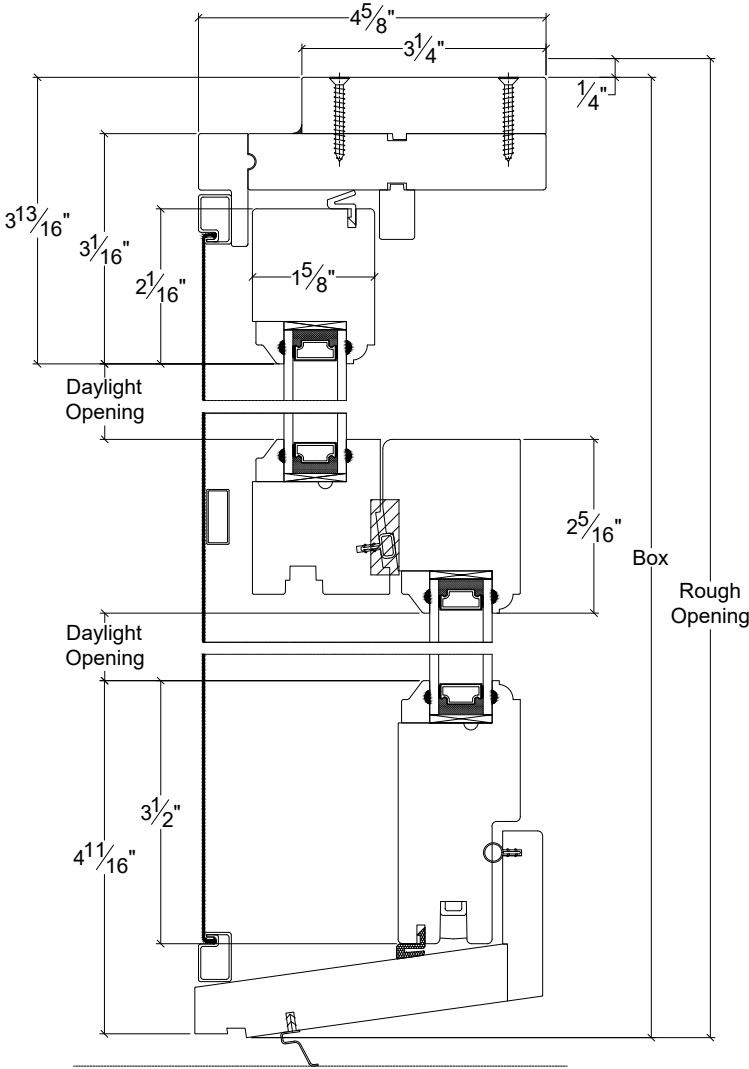

NORWOOD

WINDOWS & DOORS

DOUBLE HUNG POCKET INSERT

Vertical

Horizontal