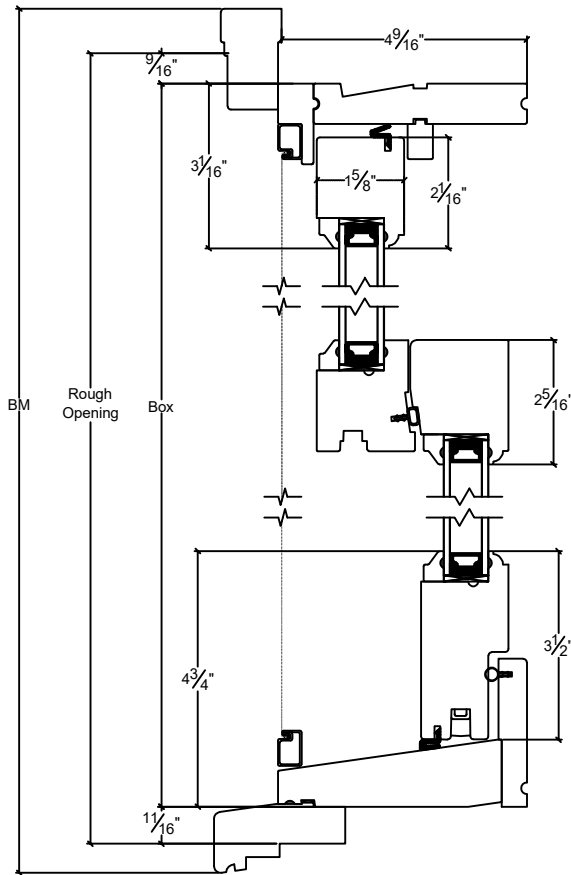

NORWOOD

WINDOWS & DOORS

Double & Single Hung Full Aluminum Screen

Vertical

Top Sash

Bottom Sash

Horizontal