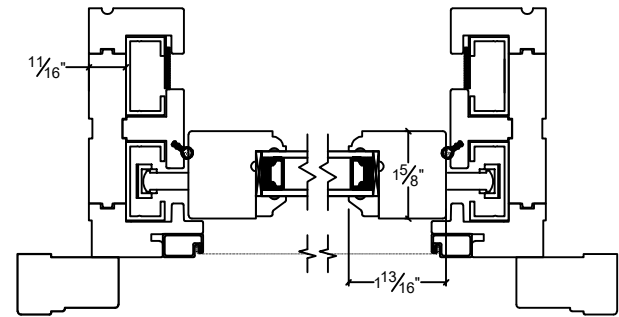

NORWOOD

WINDOWS & DOORS

Double & Single Hung Full Aluminum Screen

Vertical

Top Sash

Bottom Sash

Horizontal