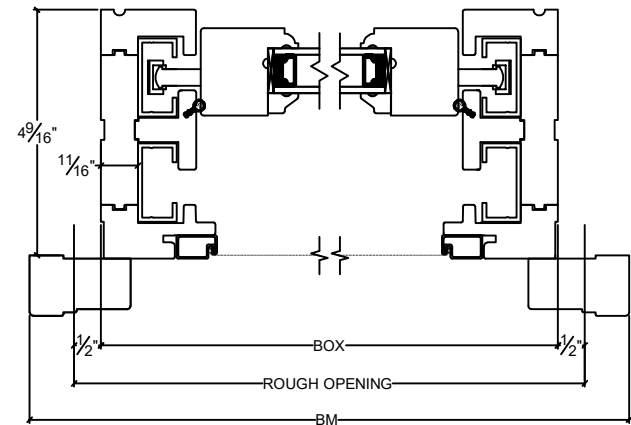

NORWOOD

WINDOWS & DOORS

Double & Single Hung Full Aluminum Screen

Vertical

Top Sash

Bottom Sash

Horizontal