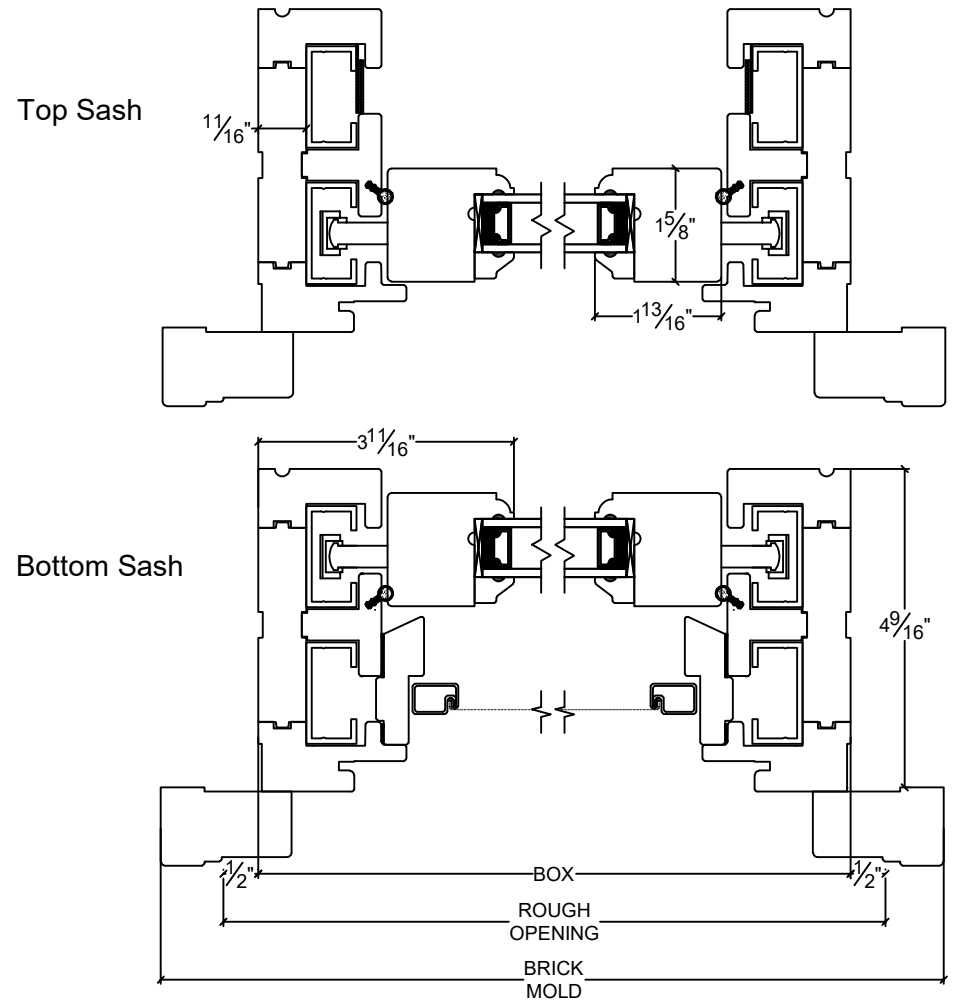

NORWOOD

WINDOWS & DOORS

Double & Single Hung Half Aluminum Screen Under Sash

Vertical

Horizontal