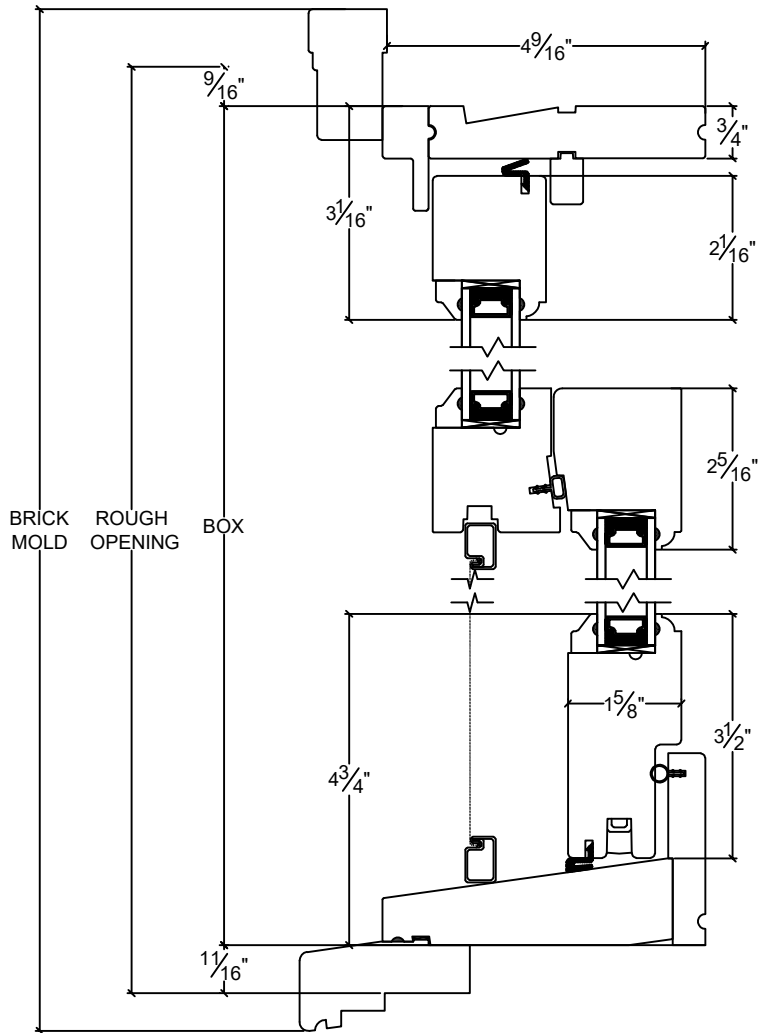

NORWOOD

WINDOWS & DOORS

Double & Single Hung Half Aluminum Screen Under Sash

Vertical

Horizontal