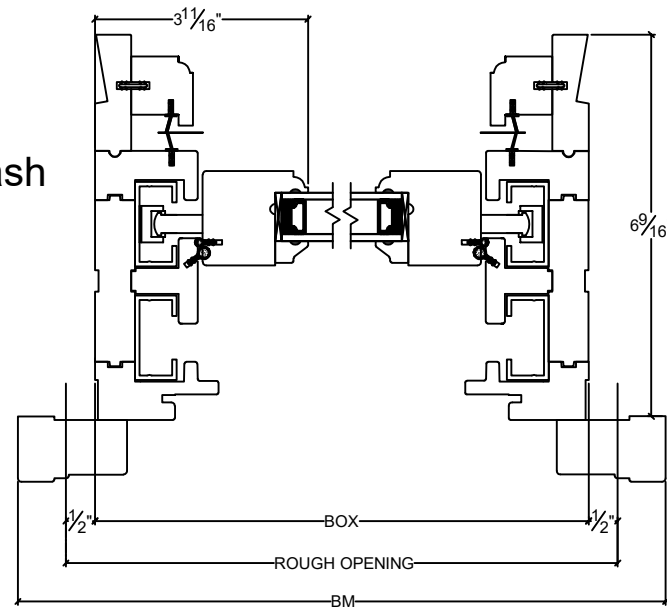

NORWOOD

WINDOWS & DOORS

Double & Single Hung Roll Down Screen

Vertical

Top Sash

Bottom Sash

Horizontal