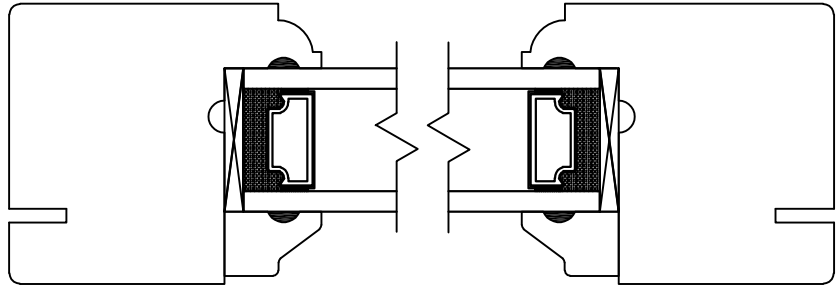

## Double & Single Hung Sash Profile Options

Ovalo:

Square  $\frac{3}{8}$ ":

Restoration:

Square  $\frac{9}{16}$ ":