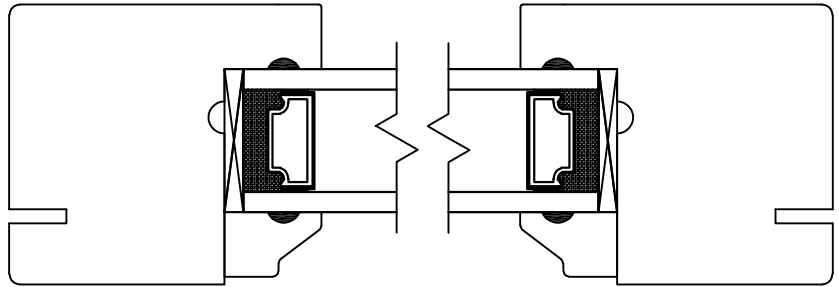

## Double & Single Hung Sash Profile Options

Ovalo:

Square  $\frac{3}{8}$ ":

Restoration:

Square  $\frac{9}{16}$ ":