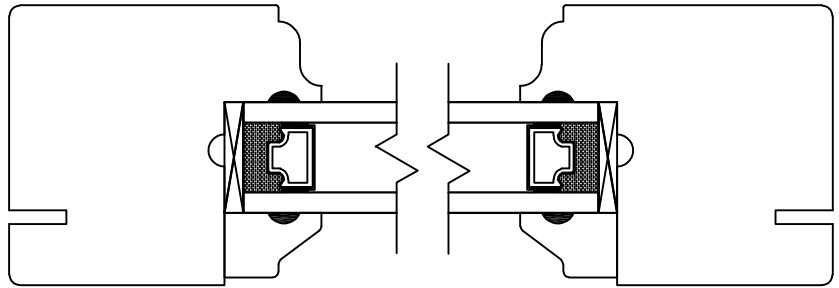

## Double & Single Hung Sash Profile Options

Ovalo:

Square  $\frac{3}{8}$ ":

Restoration:

Square  $\frac{9}{16}$ ":