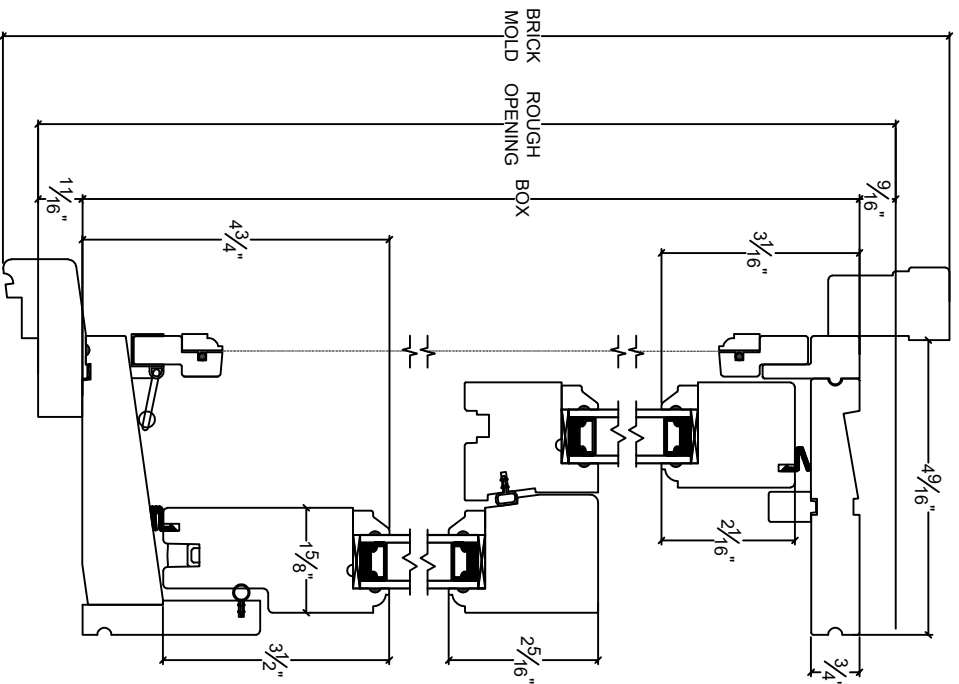

NORWOOD

WINDOWS & DOORS

Double & Single Hung Wood Screen

Vertical

Bottom Sash

Horizontal