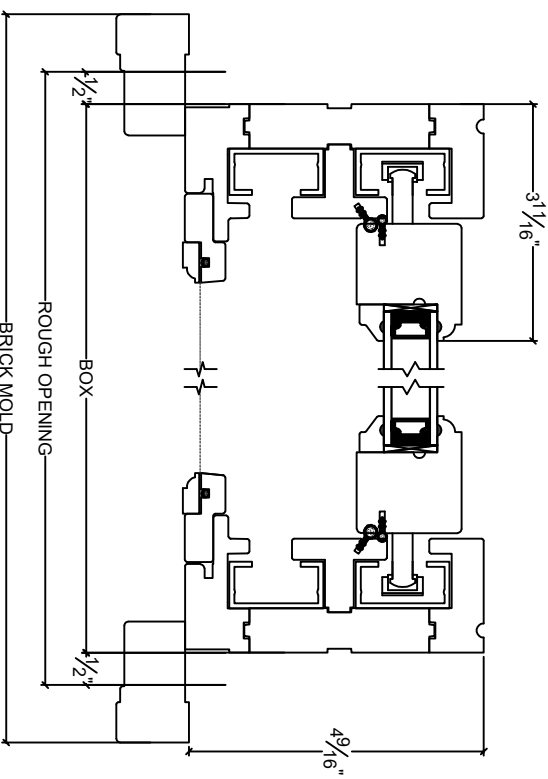

NORWOOD

WINDOWS & DOORS

Double & Single Hung Wood Screen

Vertical

Bottom Sash

Horizontal