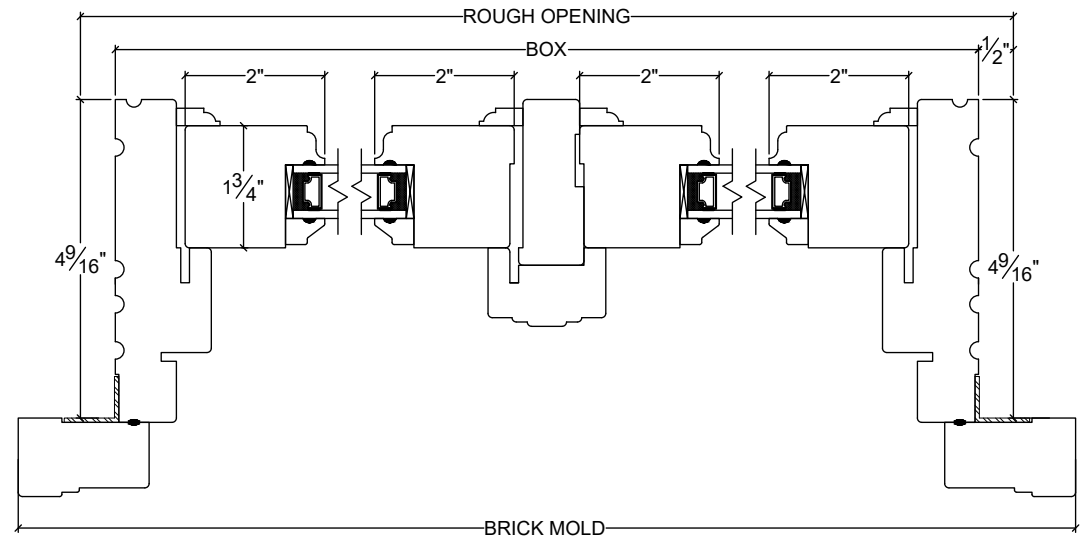

# NORWOOD

WINDOWS & DOORS

FIC Double Transom 4 9/16"

Vertical

Horizontal