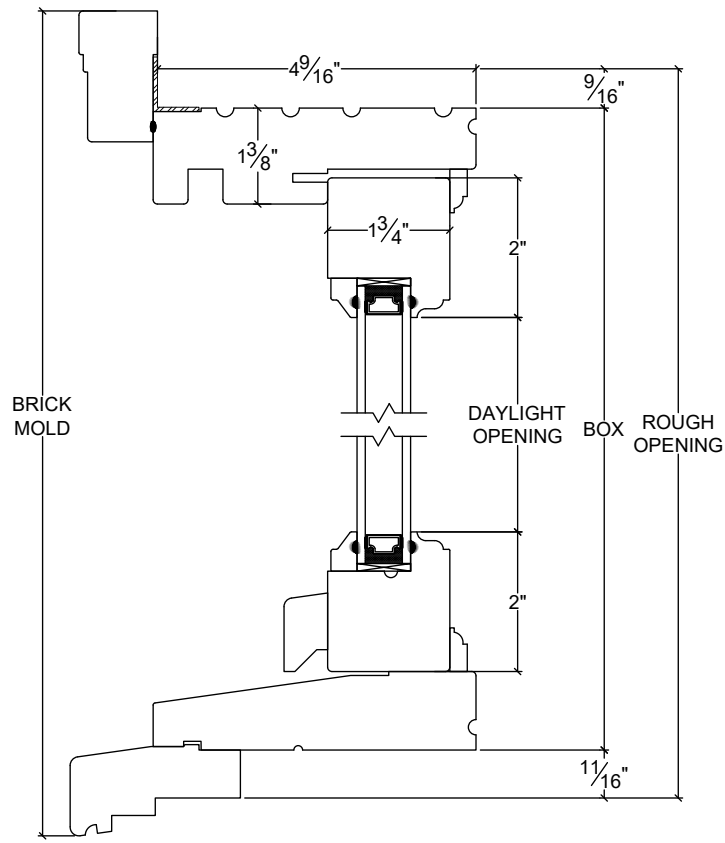

# NORWOOD

WINDOWS & DOORS

FIC Double Transom 4 9/16"

Vertical

Horizontal