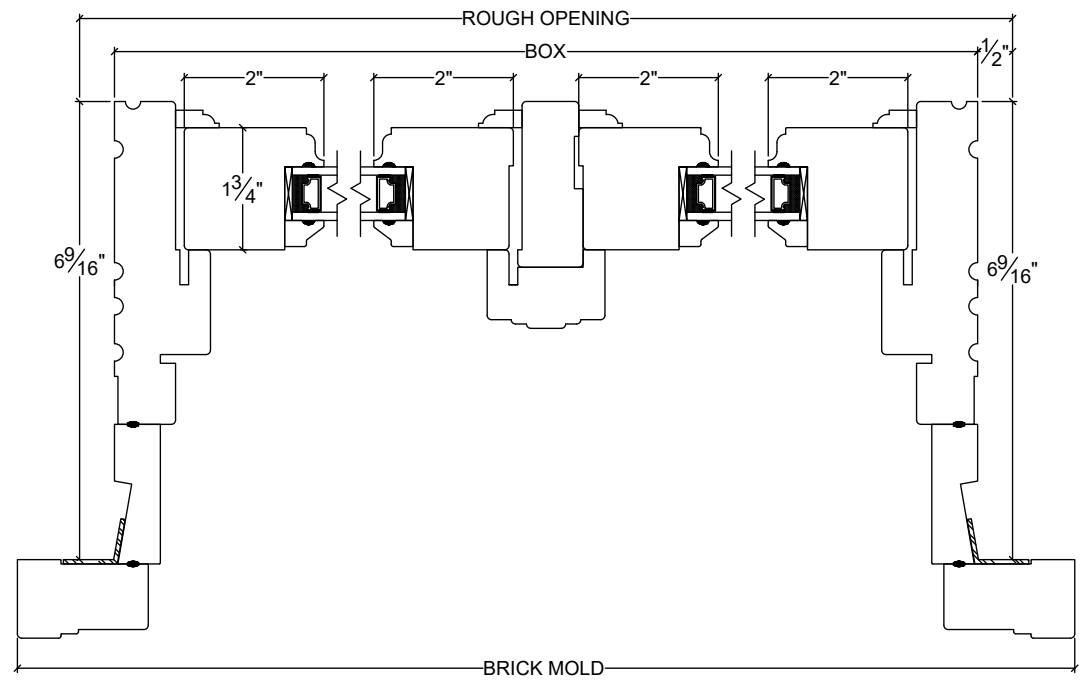

# NORWOOD

WINDOWS & DOORS

FIC Double Transom 6 9/16"

Vertical

Horizontal