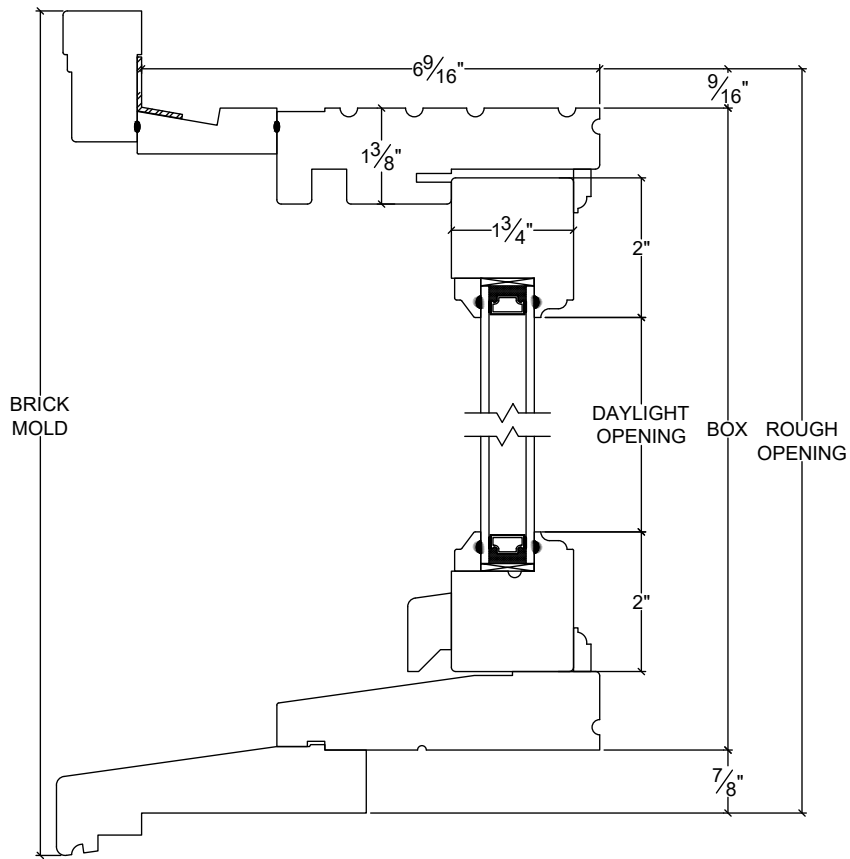

# NORWOOD

WINDOWS & DOORS

FIC Double Transom 6 9/16"

Vertical

Horizontal