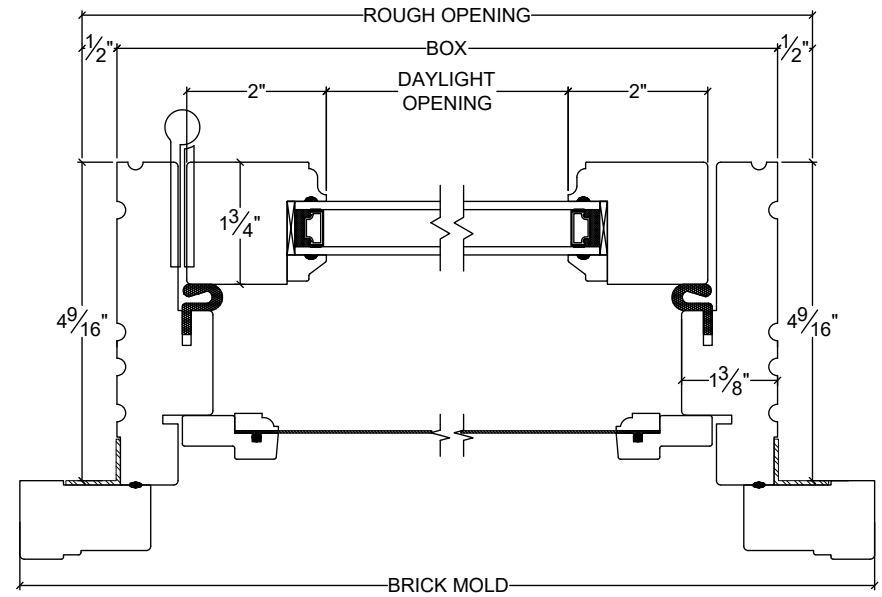

NORWOOD

WINDOWS & DOORS

FIC Single Operator 4 9/16" Wood Screen

Vertical

Horizontal