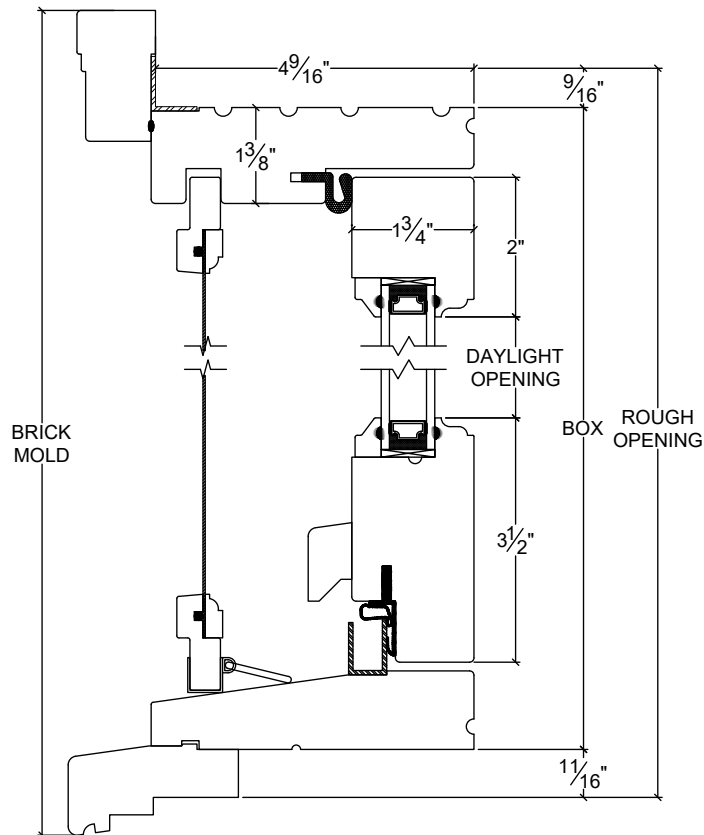

NORWOOD

WINDOWS & DOORS

FIC Single Operator 4 9/16" Wood Screen

Vertical

Horizontal