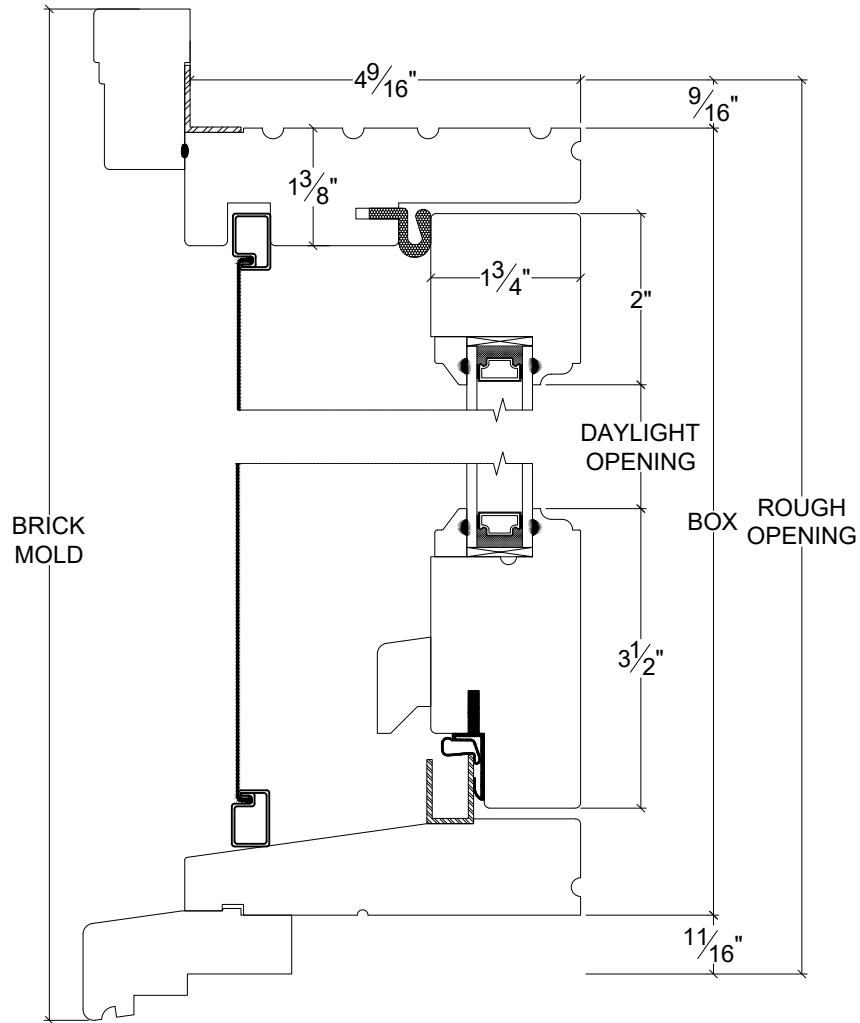

NORWOOD

WINDOWS & DOORS

FIC Single Operator 4 9/16"

Vertical

Horizontal