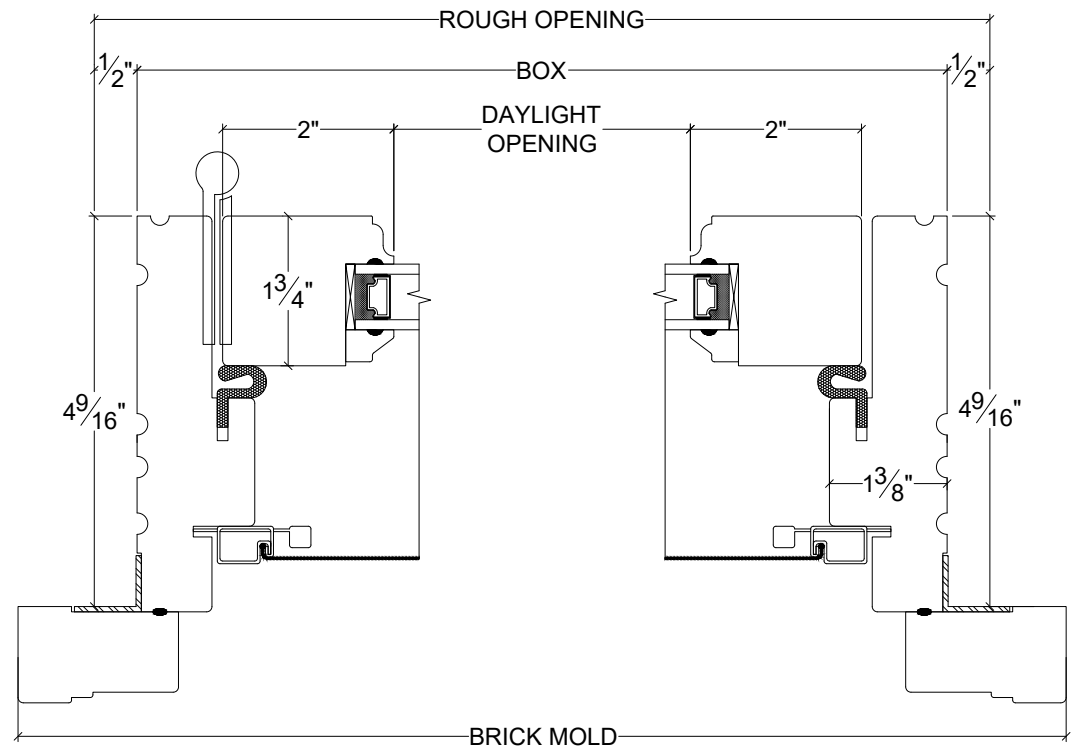

NORWOOD

WINDOWS & DOORS

FIC Single Operator 4 9/16"

Vertical

Horizontal