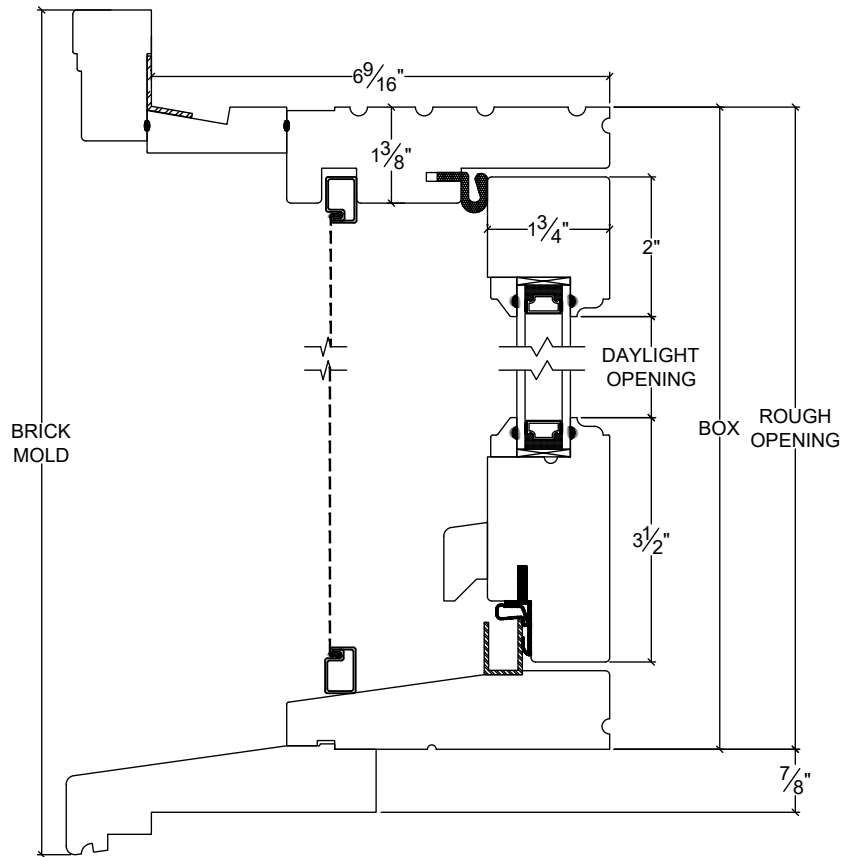

NORWOOD

WINDOWS & DOORS

FIC Single Operator 6 9/16"

Vertical

Horizontal