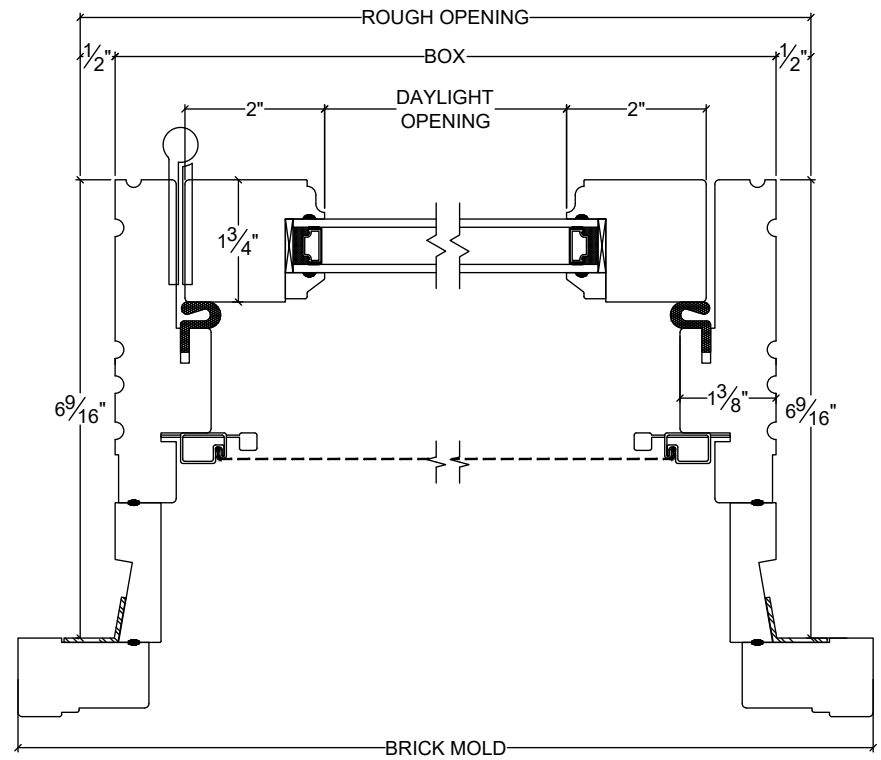

NORWOOD

WINDOWS & DOORS

FIC Single Operator 6 9/16"

Vertical

Horizontal