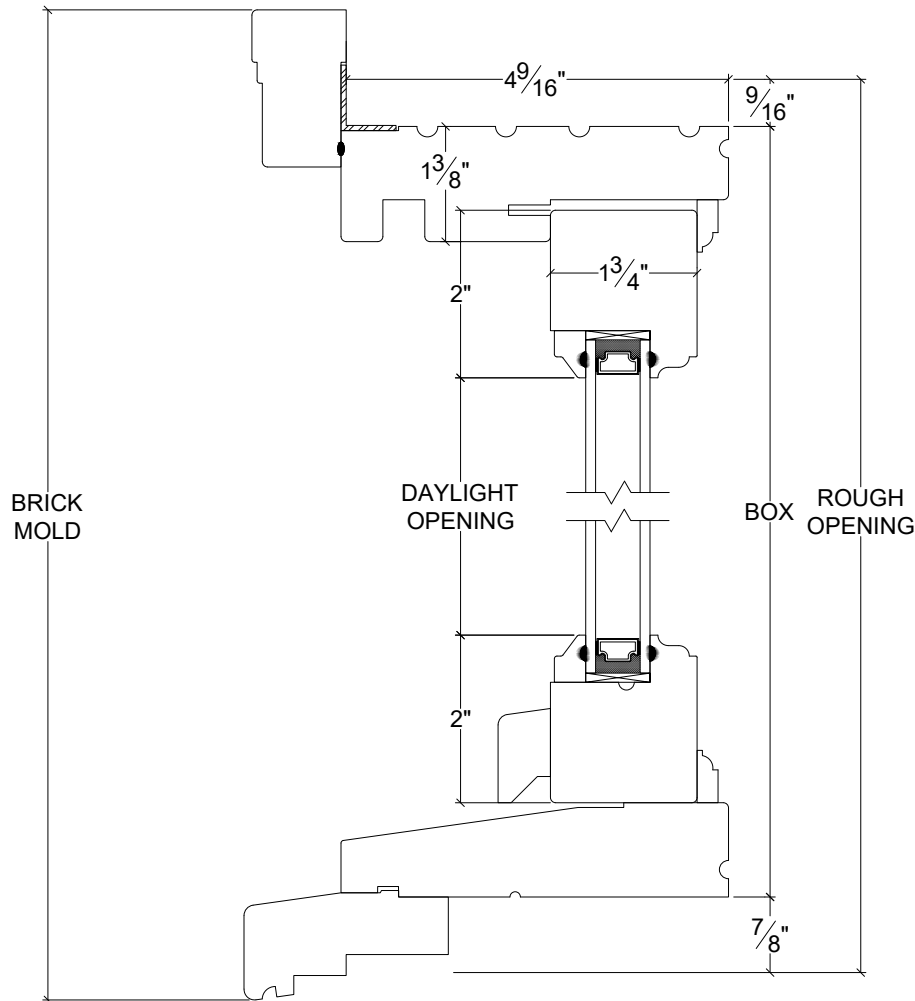

NORWOOD

WINDOWS & DOORS

FIC Single Transom 4 9/16"

Vertical

Horizontal