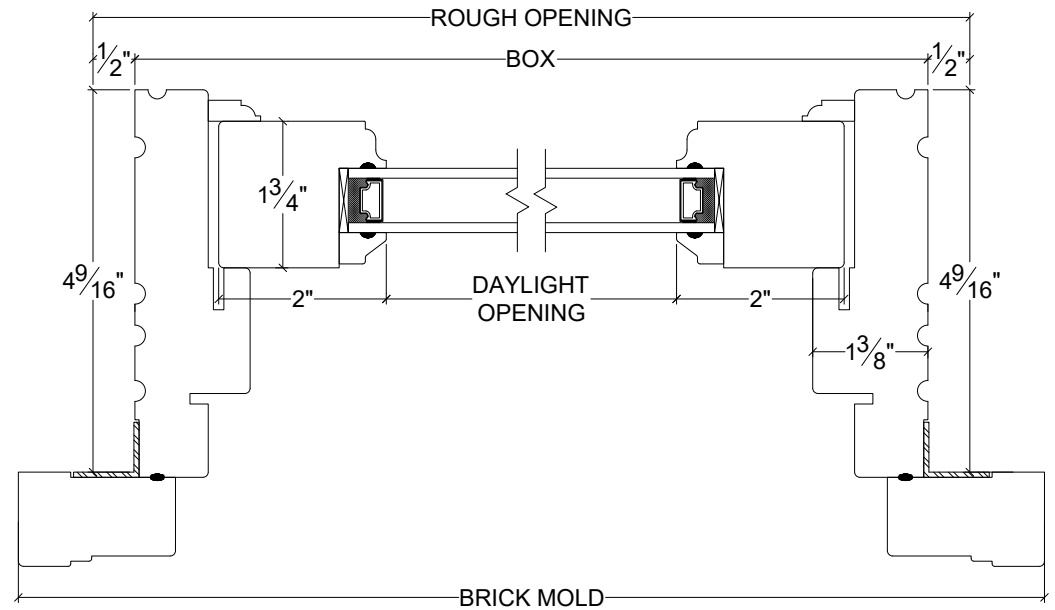

NORWOOD

WINDOWS & DOORS

FIC Single Transom 4 9/16"

Vertical

Horizontal